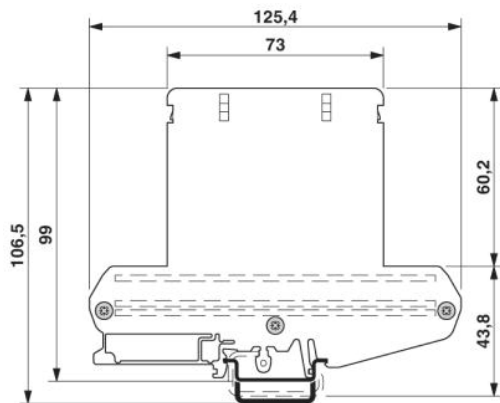

Extract from the online catalog

UM108-SEFE/L-A73

Order No.: 2959735

<http://eshop.phoenixcontact.de/phoenix/treeViewClick.do?UID=2959735>

Side element, with foot, tall version, left-hand, for 73 mm wide U-shaped cover.

Commercial data	
EAN	4017918107314
Pack	10 pcs.
Customs tariff	85369010
Weight/Piece	0.01838 KG
Catalog page information	Page 607 (CC-2009)

Product notes

WEEE/RoHS-compliant since:
01/01/2003

<http://www.download.phoenixcontact.com>
Please note that the data given here has been taken from the online catalog. For comprehensive information and data, please refer to the user documentation. The General Terms and Conditions of Use apply to Internet downloads.

Technical data

General

Housing type	Side cover
Housing material	PA
Color	green

UM108-SEFE/L-A73 Order No.: 2959735
<http://eshop.phoenixcontact.de/phoenix/treeViewClick.do?UID=2959735>

Technical data

Inflammability class acc. to UL 94	V0
------------------------------------	----

Diagrams/Drawings

Dimensioned drawing

onlinecomponents.com

UM108-SEFE/L-A73 Order No.: 2959735
<http://eshop.phoenixcontact.de/phoenix/treeViewClick.do?UID=2959735>

Address

PHOENIX CONTACT Deutschland GmbH
Flachsmarktstr. 8
32825 Blomberg, Germany
Phone +49 5235 3 12000
Fax +49 5235 3 41200
<http://www.phoenixcontact.de>