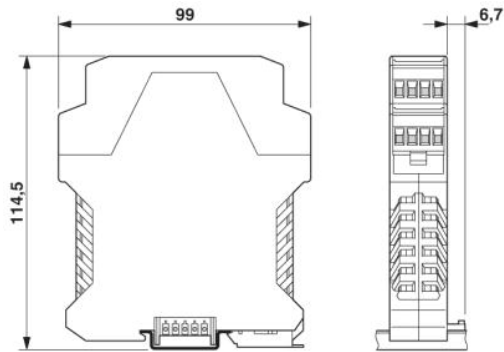

Commercial data	
EAN	4017918964559
Pack	10 pcs.
Customs tariff	85472000
Weight/Piece	0.04241 KG
Catalog page information	Page 578 (CC-2009)

Product notes

WEEE/RoHS-compliant since:
04/01/2005

<http://www.download.phoenixcontact.com>
Please note that the data given here has been taken from the online catalog. For comprehensive information and data, please refer to the user documentation. The General Terms and Conditions of Use apply to Internet downloads.

ME 17,5 UT TBUS KMGY Order No.: 2914783
<http://eshop.phoenixcontact.de/phoenix/treeViewClick.do?UID=2914783>

Drawings

Dimensioned drawing

Dimensions of the electronic housing
ME...TBUS... with double-level upper part