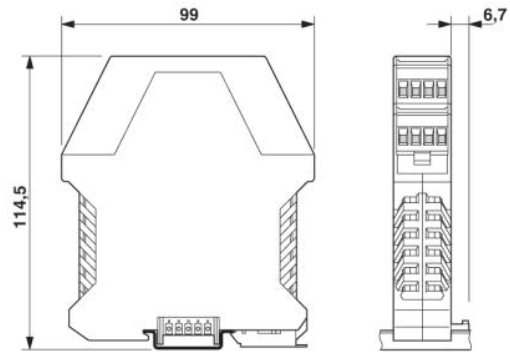

Commercial data	
EAN	4017918964559
Pack	10 pcs.
Customs tariff	85472000
Weight/Piece	0.04241 KG
Catalog page information	Page 578 (CC-2009)

Product notes

WEEE/RoHS-compliant since:
04/01/2005

<http://www.download.phoenixcontact.com>
Please note that the data given here has been taken from the online catalog. For comprehensive information and data, please refer to the user documentation. The General Terms and Conditions of Use apply to Internet downloads.

ME 17,5 UT TBUS KMGY Order No.: 2914783
<http://eshop.phoenixcontact.de/phoenix/treeViewClick.do?UID=2914783>

Drawings

Dimensioned drawing

Dimensions of the electronic housing
ME...TBUS... with double-level upper part