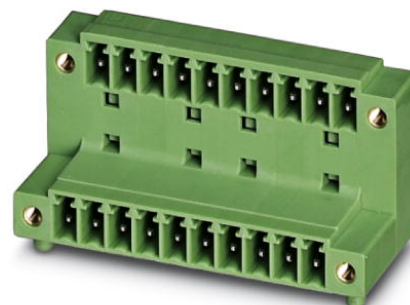

Extract from the online catalog

MCD 1,5/14-GF-3,81

Order No.: 1830224

The figure shows a 10-position version of the product

<http://eshop.phoenixcontact.de/phoenix/treeViewClick.do?UID=1830224>

Header, Nominal current: 8 A, Nom. voltage: 160 V, Pitch: 3.81 mm, Number of positions: 14, Color: green, Assembly: Soldering

Commercial data	
EAN	4017918112585
Pack	50 pcs.
Customs tariff	85366990
Weight/Piece	0.01444 KG
Catalog page information	Page 183 (CC-2009)

Product notes

WEEE/RoHS-compliant since: 01/01/2003

<http://www.download.phoenixcontact.com>
Please note that the data given here has been taken from the online catalog. For comprehensive information and data, please refer to the user documentation. The General Terms and Conditions of Use apply to Internet downloads.

Technical data

Dimensions / positions	
Pitch	3.81 mm
Dimension a	49.53 mm
Number of positions	14
Pin dimensions	0,8 x 0,8 mm
Hole diameter	1.2 mm

MCD 1,5/14-GF-3,81 Order No.: 1830224
http://eshop.phoenixcontact.de/phoenix/treeViewClick.do?UID=1830224