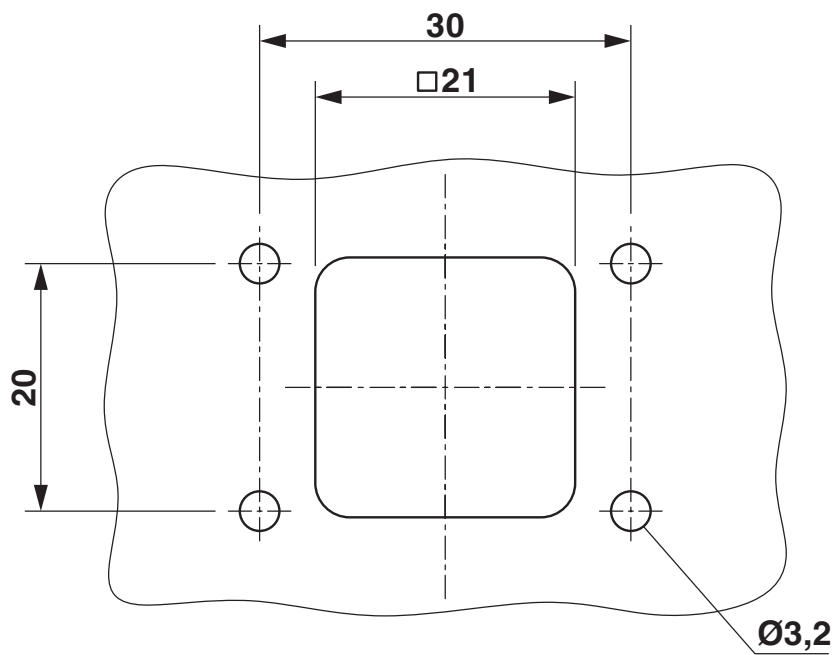

Dimensions

Dimensional drawing	
Width	38 mm
Height	27.9 mm
Length	24.2 mm
Hole diameter	3.2 mm

Installation dimensions

Width of the assembly cutout	21 mm
Length of the assembly cutout	21 mm

Material specifications

Mechanical properties

Mechanical data

Type of the screw connection	1x Pg11
Locking type	Latch

Drawings

Dimensional drawing

HC-A03
HC-A04
HC-D07
HC-D08
HC-Q05
HC-Q07
HC-Q12

HC-Q02
HC-Q03
HC-Q04

Mounting cutout