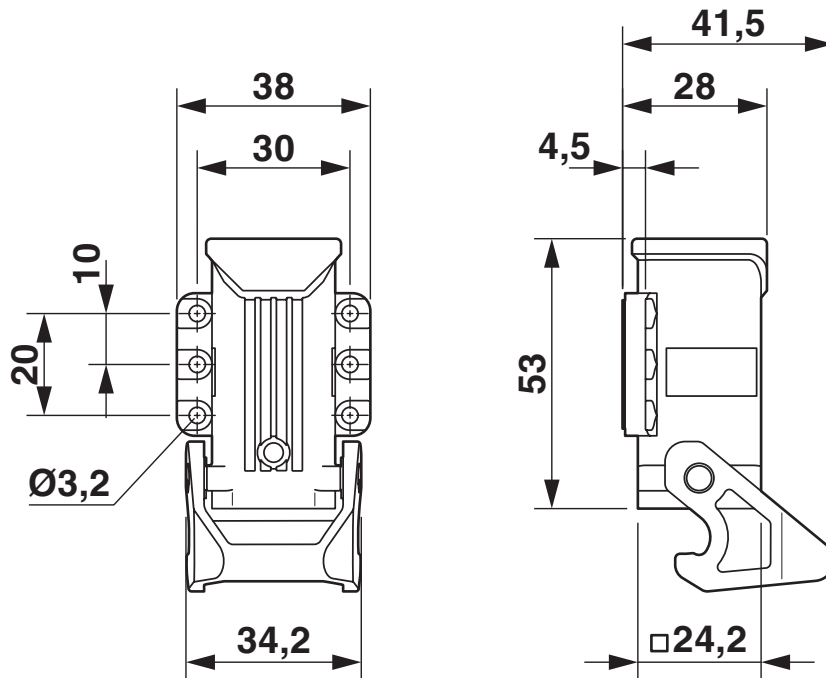

Dimensions

Dimensional drawing	
Width	38 mm
Height	27.9 mm
Length	24.2 mm
Hole diameter	3.2 mm

Installation dimensions

Width of the assembly cutout	21 mm
Length of the assembly cutout	21 mm

Material specifications

Mechanical properties

Mechanical data

Type of the screw connection	1x Pg11
Locking type	Latch

Drawings

Dimensional drawing

HC-A03
HC-A04
HC-D07
HC-D08
HC-Q05
HC-Q07
HC-Q12

HC-Q02
HC-Q03
HC-Q04

Mounting cutout

1419233

<https://www.phoenixcontact.com/pc/products/1419233>

Dimensional drawing

Dimensional drawing

1419233

<https://www.phoenixcontact.com/pc/products/1419233>

Approvals

DNV