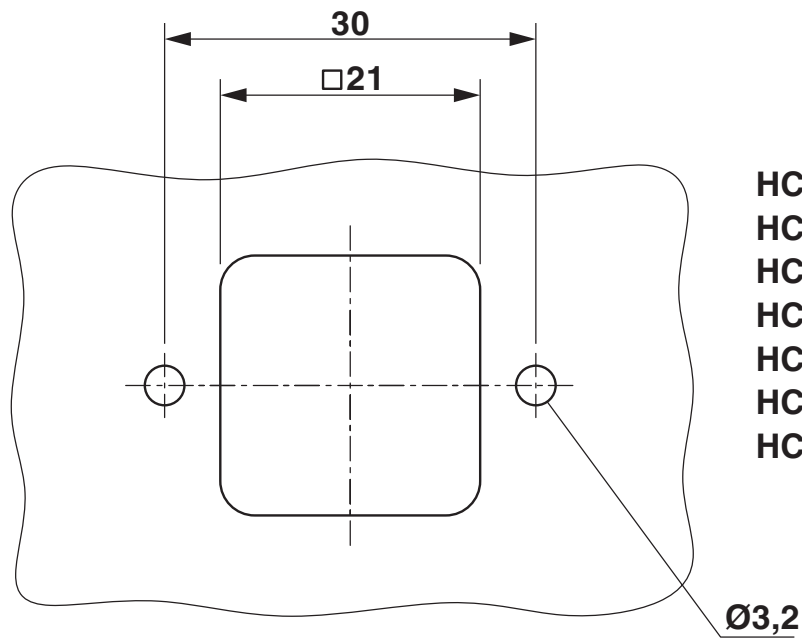

Drawings

Dimensional drawing

HC-A03
HC-A04
HC-D07
HC-D08
HC-Q05
HC-Q07
HC-Q12