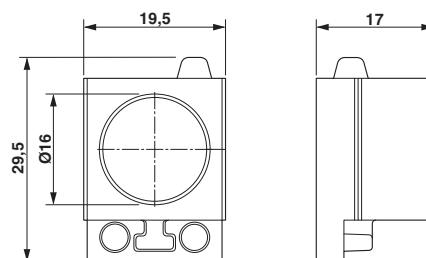

Technical data

Dimensions

External cable diameter	1x 15 mm ... 16 mm
Length	29.5 mm
Width	19.5 mm
Height	17 mm

Ambient conditions

Degree of protection	IP44
Ambient temperature (operation)	-40 °C ... 125 °C (static)

Drawings

Dimensional drawing

Dimensional drawing

Phoenix Contact 2016 © - all rights reserved
<http://www.phoenixcontact.com>

PHOENIX CONTACT GmbH & Co. KG
Flachsmarktstr. 8
32825 Blomberg
Germany
Tel. +49 5235 300
Fax +49 5235 3 41200
<http://www.phoenixcontact.com>