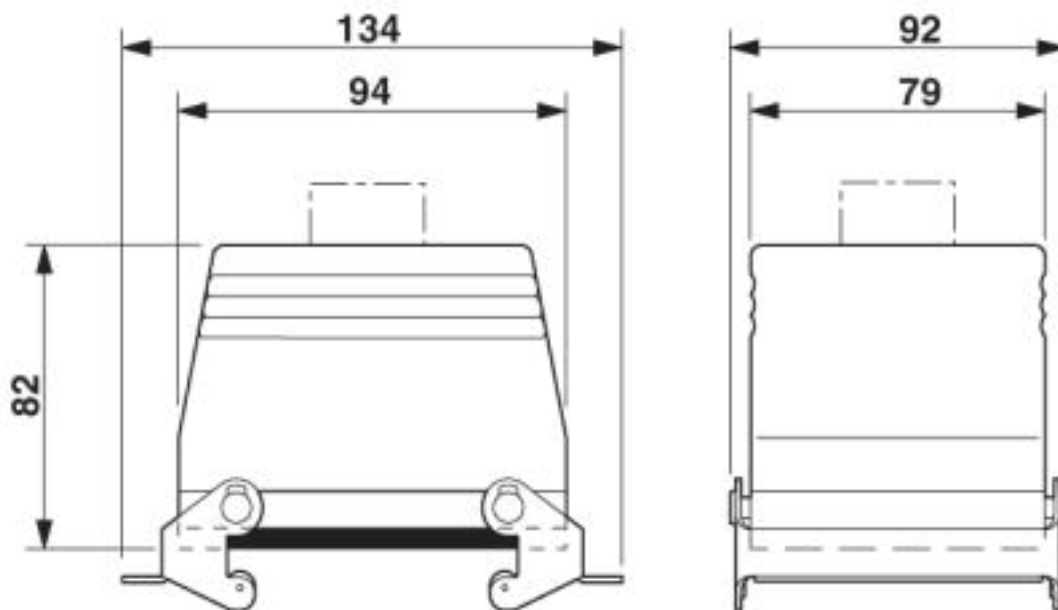

Housing - HC-B 32-KMQ-82/O1PG29 - 1675023

Technical data

General

Cable outlet	straight
Screw connection	none
Type of the screw connection	1x Pg29
Housing material	Aluminum die-cast
Housing surface material	Powder-coated, gray
Seal material	NBR
Material lock	Steel, galvanized
Assembly instructions	For half and full screw connections

Environmental Product Compliance

China RoHS	Environmentally friendly use period: unlimited = EFUP-e
	No hazardous substances above threshold values

Drawings

Dimensional drawing

Dimensional drawing

Classifications

eCl@ss

eCl@ss 10.0.1	27440202
eCl@ss 4.0	27140800
eCl@ss 4.1	27140800
eCl@ss 5.0	27143400