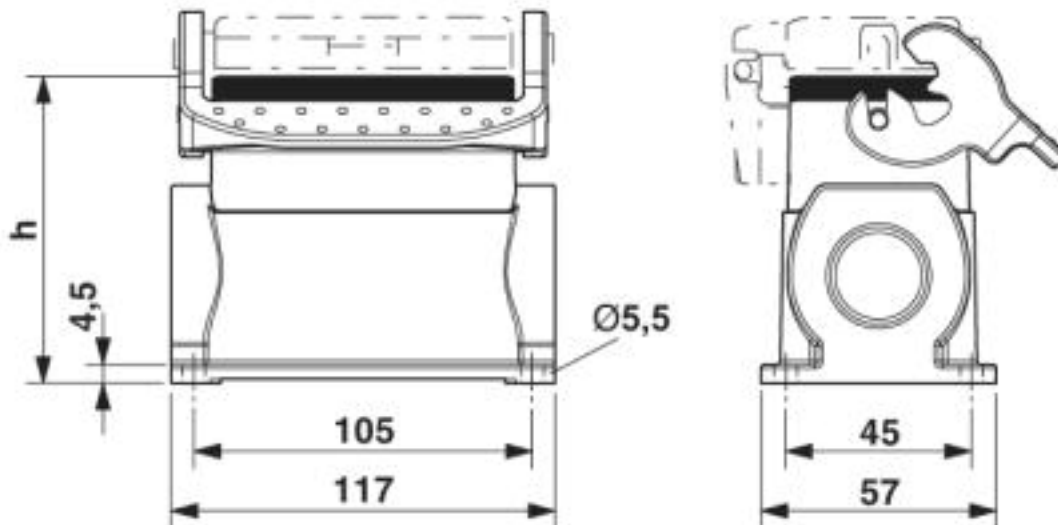

#### Dimensions

Height	84 mm
Width	57 mm
Length	117 mm

### General

Housing type	Box mounting bases
Locking type	with single locking latch
No. of cable outlets	1
Cable outlet	left (view of the opened single locking latch)
Screw connection	none
Type of the screw connection	1x M32
Housing material	Aluminum die-cast
Housing surface material	Powder-coated, gray
Seal material	NBR
Material lock	Stainless steel, handle: PA
Material grip body interlock	PA
Assembly instructions	For half and full screw connections

## Drawings

Dimensional drawing

Dimensional drawing; h = 84 mm