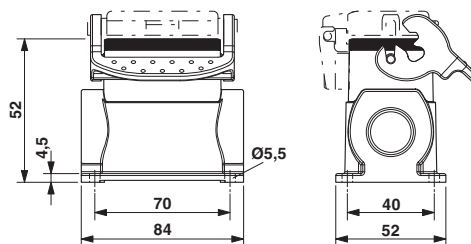

#### Dimensions

Height	52 mm
Width	52 mm
Length	84 mm

### General

Housing type	Box mounting bases
Locking type	With single locking latch
No. of cable outlets	2
Cable outlet	lateral
Screw connection	none
Type of the screw connection	2x M20
Protective cover	yes
Housing material	Aluminum die-cast
Housing surface material	Powder-coated, gray
Seal material	NBR
Material lock	Stainless steel, handle: PA
Material grip body interlock	PA
Material, protective cover	PA

## Drawings

Dimensional drawing