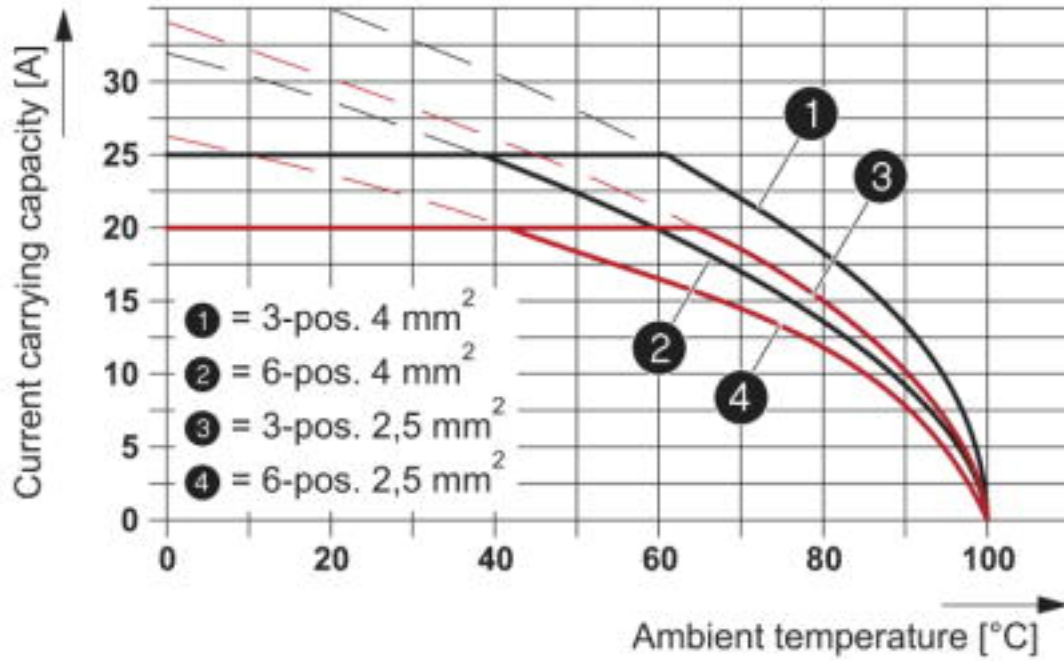

Dimensional drawing

T box - DC-B 6-SET-TB-M20-M-7X4-UT - 1581023

Diagram