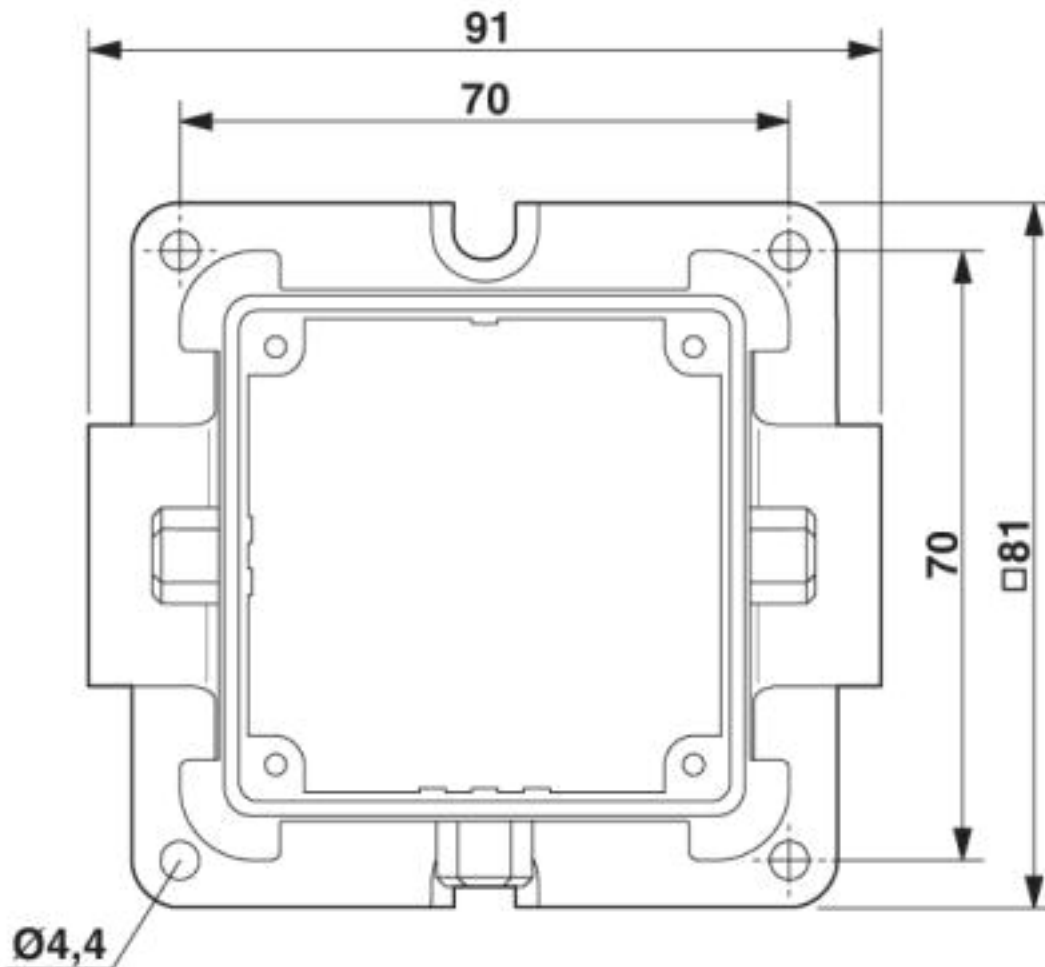

Drawings

T box - DC-B 6-SET-TB-M20-M-7X4-UT - 1581023

Dimensional drawing

Dimensional drawing

T box - DC-B 6-SET-TB-M20-M-7X4-UT - 1581023

Diagram

T box - DC-B 6-SET-TB-M20-M-7X4-UT - 1581023

Dimensional drawing

Dimensional drawing

Articles in set

Contact insert - DC-B 6-IBT-7X4-UT - 1581065

DUPLICON T-box contact insert 6 x 4 mm² + PE with 2 screw connections per position, type B6

T box - DC-B 6-SET-TB-M20-M-7X4-UT - 1581023