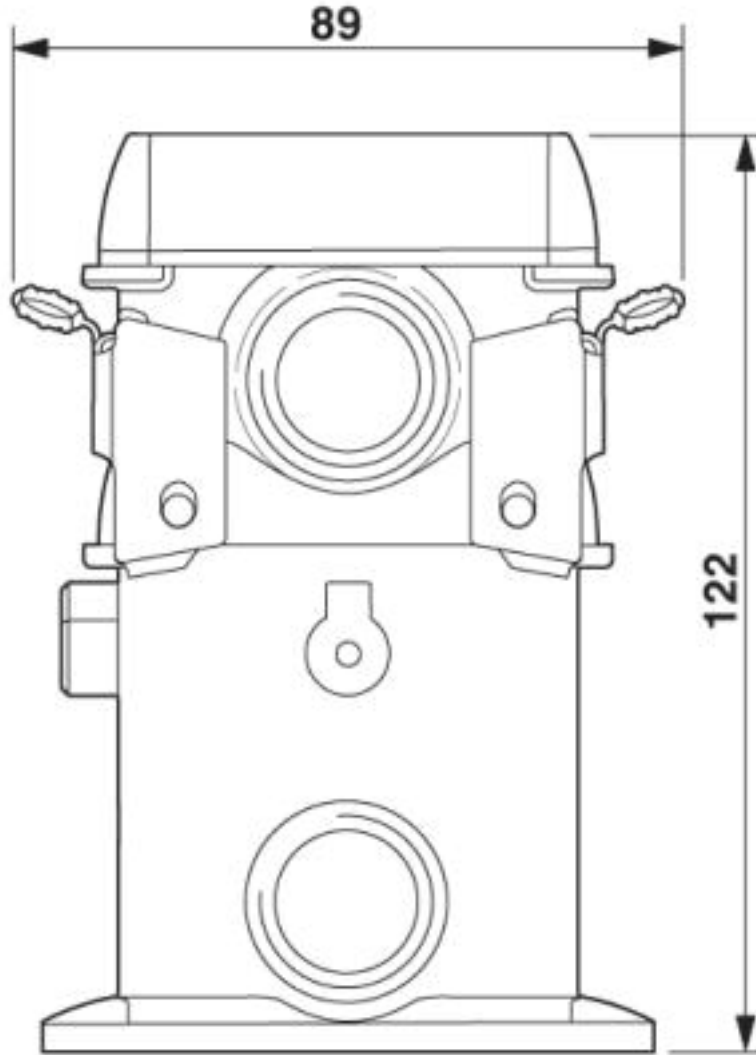

General

Type	DC-B6
Color	pearl gray
Insertion/withdrawal cycles	≥ 100
Number of positions	6
Stripping length of the individual wire	10 mm
Conductor cross section	0.2 mm ² ... 4 mm ² (6 mm ² without ferrule)
Connection cross section AWG	24 ... 12
Tightening torque	0.5 Nm ... 0.6 Nm
Pg screw connection	none
Type of the screw connection	with M20 thread
Cable outlet	lateral

Drawings

T box - DC-B 6-SET-TB-M20-M-7X4-UT - 1581023

Dimensional drawing

Dimensional drawing

T box - DC-B 6-SET-TB-M20-M-7X4-UT - 1581023

Diagram

T box - DC-B 6-SET-TB-M20-M-7X4-UT - 1581023

Dimensional drawing