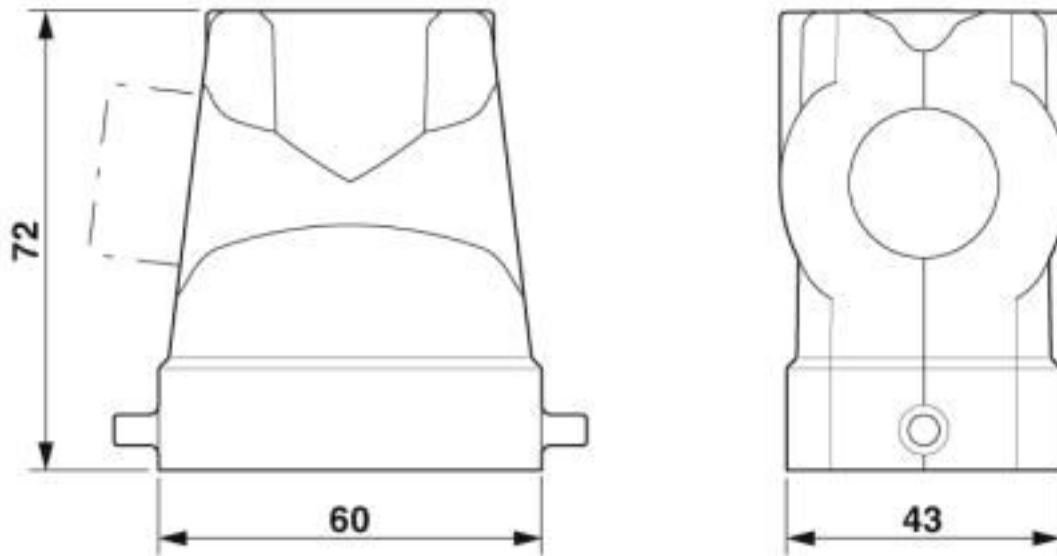

Housing - HC-B 06-TFL-H-O1M20S - 1460353

Technical data

General

Housing type	Sleeve housing
Locking type	for single locking latch
No. of cable outlets	1
Cable outlet	lateral
Screw connection	none
Type of the screw connection	1x M20
Housing material	Aluminum die-cast
Housing surface material	Powder-coated, gray
Assembly instructions	For half and full screw connections

Environmental Product Compliance

China RoHS	Environmentally friendly use period: unlimited = EFUP-e
	No hazardous substances above threshold values

Drawings

Dimensional drawing

Dimensional drawing

Classifications

eCl@ss

eCl@ss 10.0.1	27440202