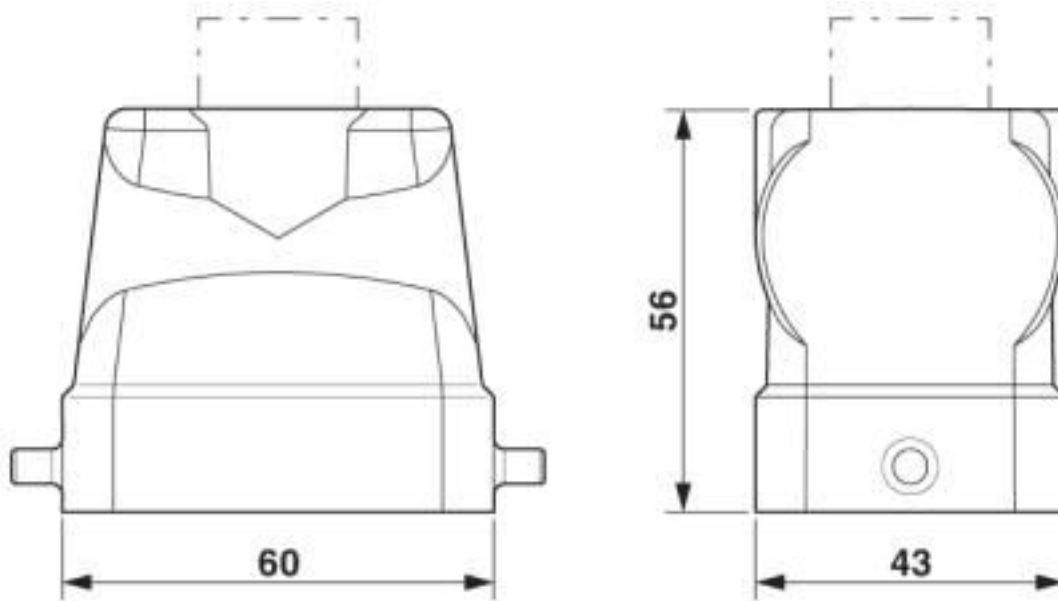

Housing - HC-B 6-TFL-N-O1PG16G - 1460341

Technical data

General

Housing type	Sleeve housing
Locking type	for single locking latch
No. of cable outlets	1
Cable outlet	straight
Screw connection	none
Type of the screw connection	1x Pg16
Housing material	Aluminum die-cast
Housing surface material	Powder-coated, gray

Environmental Product Compliance

China RoHS	Environmentally friendly use period: unlimited = EFUP-e
	No hazardous substances above threshold values

Drawings

Dimensional drawing