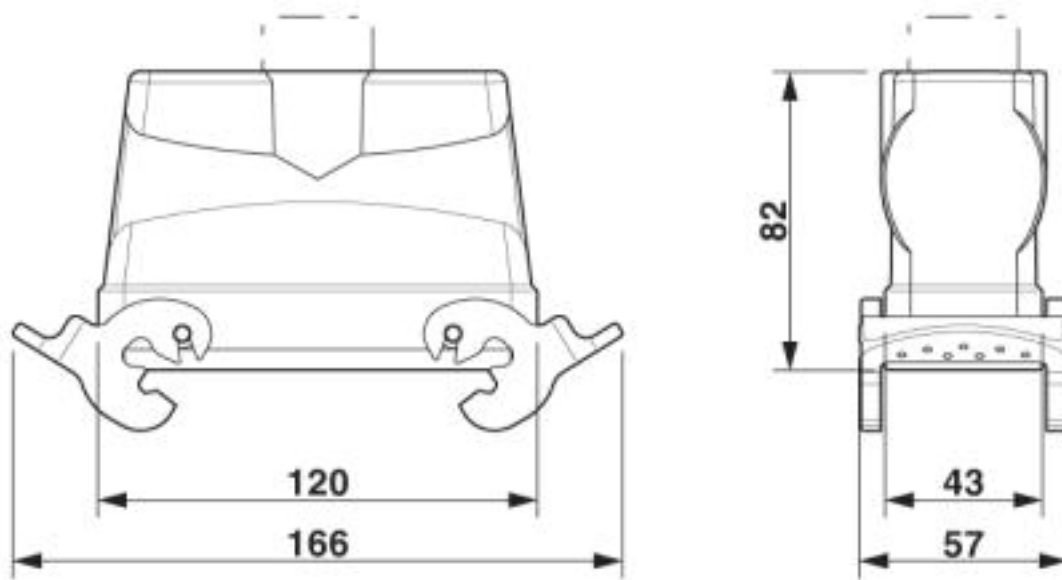

HEAVYCON B24 coupling housing, with double locking latch, height: 81.5 mm, with 1 x Pg21 gland, straight cable outlet

Key Commercial Data

Packing unit	1 pc
GTIN	 4 046356 696159
GTIN	4046356696159
Weight per Piece (excluding packing)	340.000 g
Custom tariff number	85389099
Country of origin	Germany

Technical data

Dimensions

Height	82 mm
Width	43 mm
Length	120 mm

Ambient conditions

Degree of protection of housing (IP)	IP65
Ambient temperature (operation)	-40 °C ... 125 °C

General

Note	For contact inserts HC-B24, BB46, BBB64, D64, DD108, M
Size	B24
Housing type	Coupling housings

Housing - HC-B 24-KMQ-H-O1PG21 - 1460329

Technical data

General

Locking type	with double locking latch
No. of cable outlets	1
Cable outlet	straight
Screw connection	none
Type of the screw connection	1x Pg21
Housing material	Aluminum die-cast
Housing surface material	Powder-coated, gray
Seal material	NBR
Material lock	Stainless steel, handle: PA
Material grip body interlock	PA
Assembly instructions	For half and full screw connections

Environmental Product Compliance

China RoHS	Environmentally friendly use period: unlimited = EFUP-e
	No hazardous substances above threshold values

Drawings

Dimensional drawing

Dimensional drawing

Housing - HC-B 24-KMQ-H-O1PG21 - 1460329