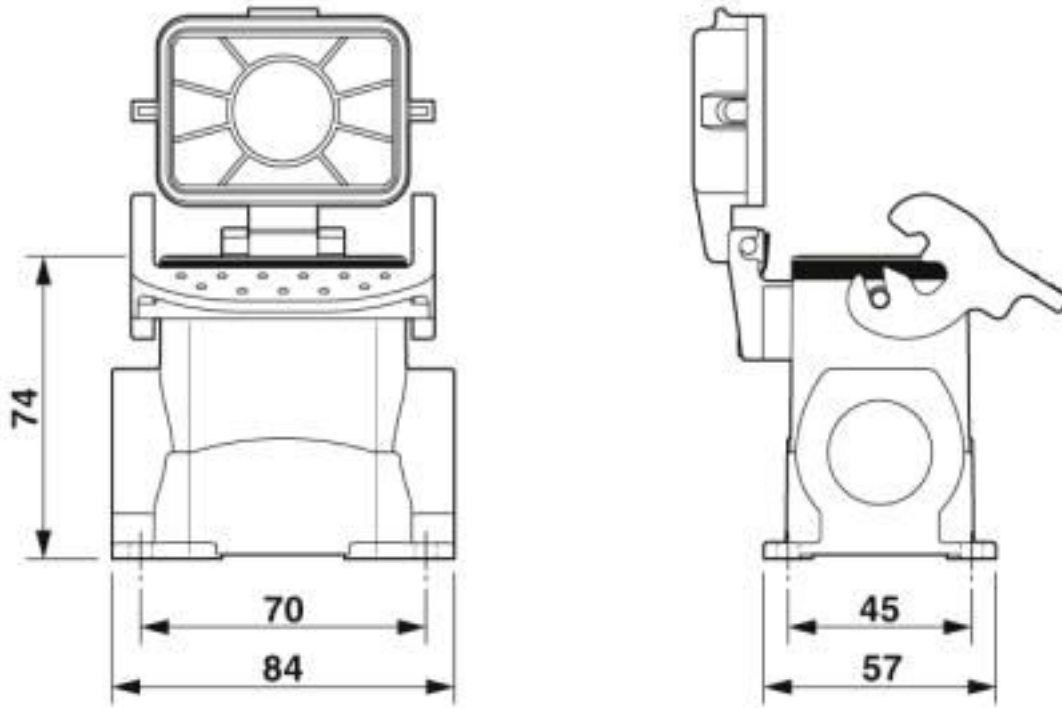

Box mounting base, with single locking latch, height: 74 mm, with glands, 2 x M20, with protective cover

Key Commercial Data

Packing unit	1 pc
Minimum order quantity	10 pc
GTIN	 4 046356 696593
GTIN	4046356696593
Weight per Piece (excluding packing)	244.000 g
Custom tariff number	85389099
Country of origin	Germany

Technical data

Dimensions

Height	52 mm
Width	57 mm
Length	84 mm

Ambient conditions

Degree of protection of housing (IP)	IP65 (When plugged in)
	IP54 (with closed protective cover)
Ambient temperature (operation)	-40 °C ... 125 °C

General

Note	For contact inserts HC-B6, BB10, DD24, M Tall housings for extra large wiring space
------	---

Housing - HC-B 06-SMLD-52/O1M20 - 1460275

Technical data

General

Size	B6
Housing type	Box mounting bases
Locking type	with single locking latch
No. of cable outlets	2
Cable outlet	left (view of the opened single locking latch)
Screw connection	none
Type of the screw connection	1x M20
Protective cover	yes
Housing material	Aluminum die-cast
Housing surface material	Powder-coated, gray
Seal material	NBR
Material lock	Stainless steel, handle: PA
Material grip body interlock	PA
Material, protective cover	PA
Assembly instructions	For half and full screw connections

Dimensional drawing; h = 52 mm

Classifications

eCl@ss

eCl@ss 10.0.1	27440202
eCl@ss 4.0	27140800
eCl@ss 4.1	27140800
eCl@ss 5.0	27143400
eCl@ss 5.1	27261200
eCl@ss 6.0	27261200
eCl@ss 7.0	27440202
eCl@ss 8.0	27440202
eCl@ss 9.0	27440202