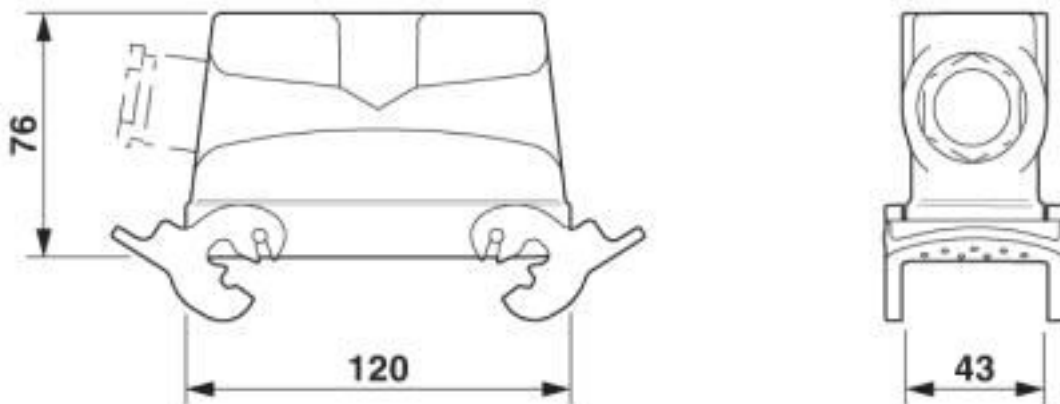

#### Dimensions

Height	76 mm
Width	43 mm
Length	120 mm

### General

Housing type	Sleeve housing
Locking type	with double locking latch
No. of cable outlets	1
Cable outlet	lateral
Screw connection	none
Type of the screw connection	1x M25
Housing material	Aluminum die-cast
Housing surface material	Powder-coated, gray
Material lock	Stainless steel, handle: PA
Material grip body interlock	PA
Assembly instructions	For half and full screw connections

## Drawings

Dimensional drawing

Dimensional drawing