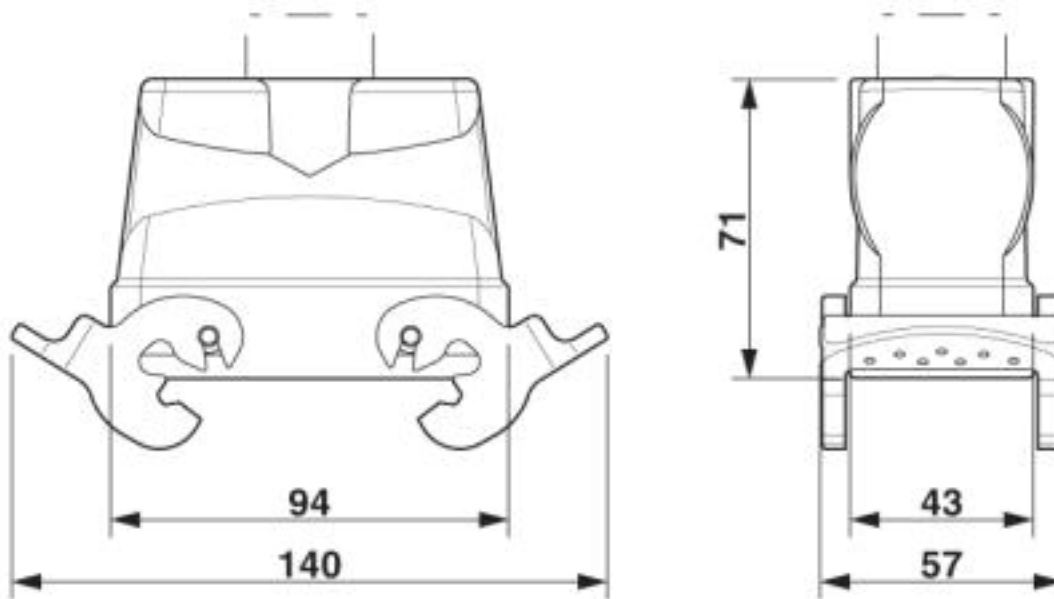

#### Dimensions

Height	70.5 mm
Width	43 mm
Length	93.5 mm

## Technical data

### General

Locking type	with double locking latch
No. of cable outlets	1
Cable outlet	straight
Screw connection	none
Type of the screw connection	1x Pg21
Housing material	Aluminum die-cast
Housing surface material	Powder-coated, gray
Seal material	NBR
Material lock	Stainless steel, handle: PA
Material grip body interlock	PA

## Drawings

Dimensional drawing

Dimensional drawing