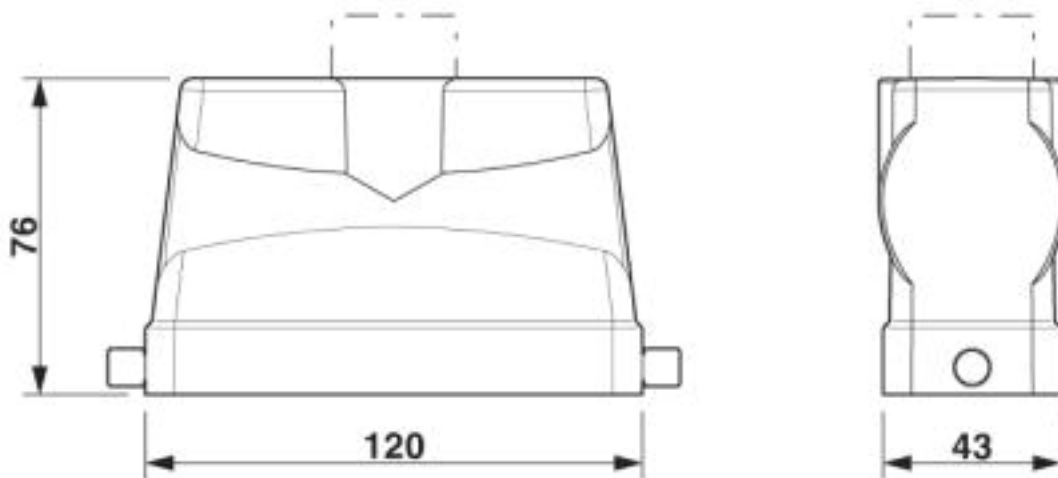

Housing - HC-B 24-TFL-H-O1STM25G - 1460210

Technical data

General

Housing type	Sleeve housing
Locking type	for single locking latch
No. of cable outlets	1
Cable outlet	straight
Screw connection	none
Type of the screw connection	1x M25
Housing material	Aluminum die-cast
Housing surface material	Powder-coated, gray

Environmental Product Compliance

China RoHS	Environmentally friendly use period: unlimited = EFUP-e
	No hazardous substances above threshold values

Drawings

Dimensional drawing

Dimensional drawing

Classifications

eCl@ss

eCl@ss 10.0.1	27440202
eCl@ss 4.0	27140800
eCl@ss 4.1	27140800
eCl@ss 5.0	27143400