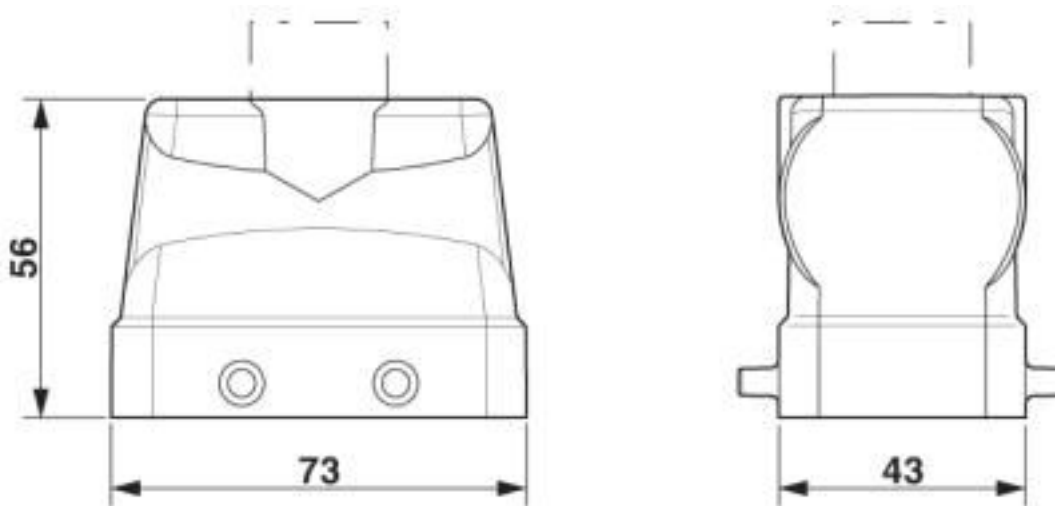

#### Dimensions

Height	56 mm
Width	43 mm
Length	73 mm

### General

Housing type	Sleeve housing
Locking type	for double locking latch
No. of cable outlets	1
Cable outlet	straight
Screw connection	none
Type of the screw connection	1x M25
Housing material	Aluminum die-cast
Housing surface material	Powder-coated, gray
Assembly instructions	For half and full screw connections

## Drawings

Dimensional drawing

Dimensional drawing