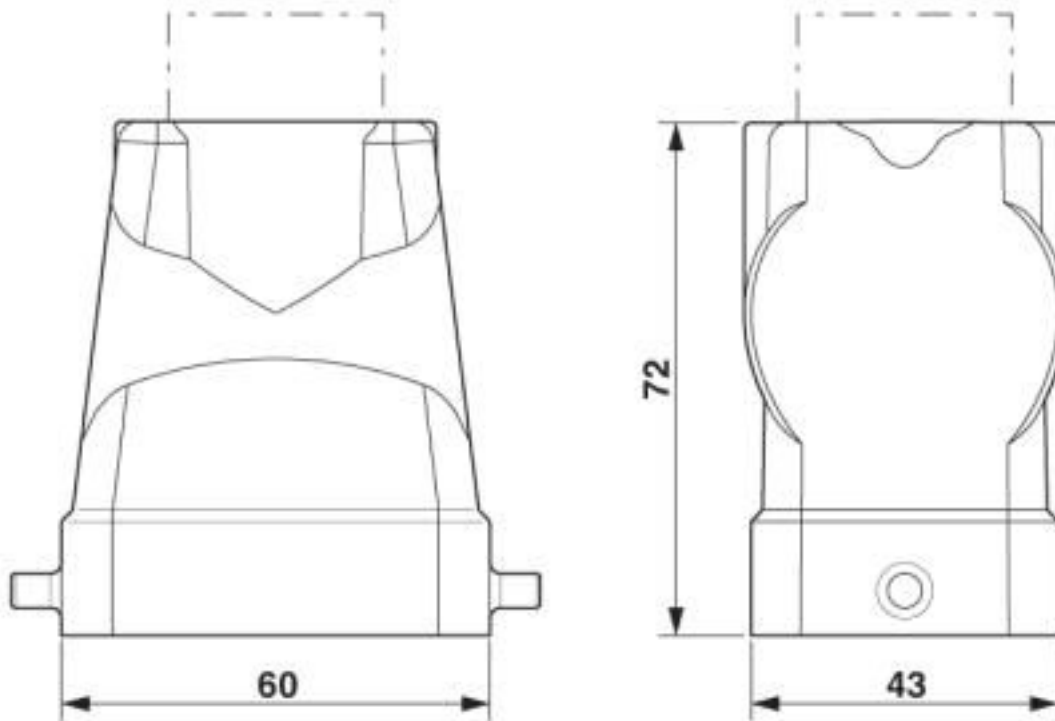

HEAVYCON B6 sleeve housing, for single locking latch, height: 72 mm, with 1 x Pg21 gland, straight cable outlet

RoHS

Key Commercial Data

Packing unit	1 pc
Minimum order quantity	10 pc
GTIN	 4 046356 695138
GTIN	4046356695138
Weight per Piece (excluding packing)	170.000 g
Custom tariff number	85389099
Country of origin	Germany

Technical data

Dimensions

Height	72 mm
Width	43 mm
Length	60 mm

Ambient conditions

Degree of protection of housing (IP)	IP65
Ambient temperature (operation)	-40 °C ... 125 °C

General

Note	For contact inserts HC-B6, BB10, DD24, M
Size	B6

Housing - HC-B 6-TFL-H-O1PG21G - 1460021

Dimensional drawing

Dimensional drawing

Classifications

eCl@ss

eCl@ss 10.0.1	27440202
eCl@ss 4.0	27140800
eCl@ss 4.1	27140800
eCl@ss 5.0	27143400
eCl@ss 5.1	27261200
eCl@ss 6.0	27261200
eCl@ss 7.0	27440202
eCl@ss 8.0	27440202
eCl@ss 9.0	27440202