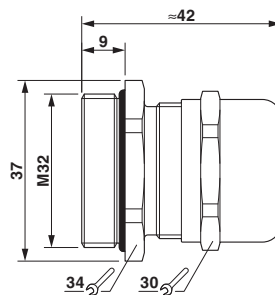

Cable gland, Cable gland material: Nickel-plated brass, External cable diameter 13 mm ... 18 mm, Shielding: No, Connecting thread: M32, Color: silver

Key Commercial Data

Packing unit	1
GTIN	 4 055626 374338
GTIN	4055626374338
Custom tariff number	39269097

Technical data

Dimensions

Length	42 mm
Wrench size, union nut	30 mm
Wrench size, support	34 mm
Hexagon angular dimension	37 mm
Length of the connecting thread	9 mm
Feed-through hole diameter	32.1 mm ... 32.3 mm
External cable diameter	13 mm ... 18 mm
	13 mm ... 18 mm (for UL 514 B)

Ambient conditions

Degree of protection	IP69
	IP68 (5 bar, 30 min.)
	IP66
Ambient temperature (operation)	-20 °C ... 100 °C (static)

Cable gland - G-INS-M32-S68N-NNES-S - 1424528

Technical data

General

No. of conductors	1
Cable gland material	Nickel-plated brass
Material, insert	Polyamide 6
Cable seal material	Neoprene
Shielded	No
Thread type on connection side	M32
Thread pitch	1.5 mm
Torque	8 Nm (Union nut) 8 Nm (Support)
	17 Nm (for UL514 B: union nut / support)
Color	silver
Impact category	6
Execution of the strain relief	A
Assembly instructions	1) Mount screw connection support in the housing using the correct torque 2) Insert cable 3) Tighten union nut using the correct torque
Manufacturer	BIMED
Manufacturer Designation	BMBC-04

Drawings

Dimensional drawing

Dimensional drawing

Classifications

eCl@ss

eCl@ss 5.1	27149109
eCl@ss 6.0	27149109
eCl@ss 7.0	27149109
eCl@ss 8.0	27149109

Cable gland - G-INS-M32-S68N-NNES-S - 1424528

Classifications