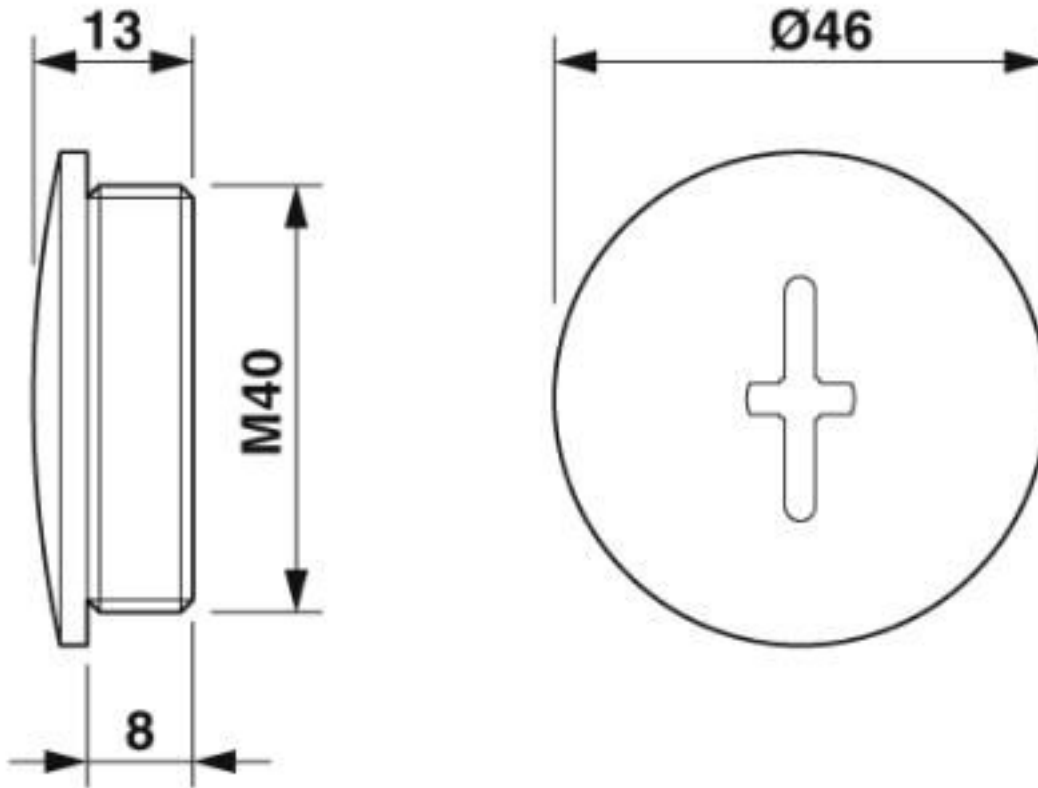

Technical data

Dimensions

Length	13 mm
Connecting thread diameter	40 mm
Hexagon angular dimension	46 mm (Diameter)
Length of the connecting thread	8 mm

Ambient conditions

Degree of protection (IP)	IP68
	IP66
Ambient temperature (operation)	-40 °C ... 100 °C

General

Screw plug - A-INSP-M40-68N-P-LG - 1424522

Technical data

General

Material	PA
Sealing material	EPDM (O-ring)
Thread type on connection side	M40 x 1.5
Torque	3 Nm
Color	lightgrey RAL 7035
Manufacturer	WISKA
Manufacturer Designation	EVSG-ORD 40

Drawings

Screw plug - A-INSP-M40-68N-P-LG - 1424522

Dimensional drawing

Dimensional drawing

Classifications

eCl@ss

eCl@ss 10.0.1	23111190
eCl@ss 4.0	23111100
eCl@ss 4.1	23111100
eCl@ss 5.0	23111100
eCl@ss 5.1	23111100
eCl@ss 6.0	23111100
eCl@ss 7.0	23111190
eCl@ss 8.0	23111190
eCl@ss 9.0	23111190