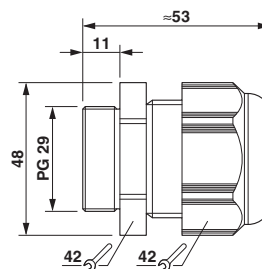

Cable gland, Cable gland material: PA, External cable diameter 18 mm ... 25 mm, Shielding: No, Connecting thread: Pg29, Color: jet black RAL 9005

RoHS

Key Commercial Data

Packing unit	1
GTIN	 4 055626 373317
GTIN	4055626373317
Custom tariff number	39269097

Technical data

Dimensions

Length	53 mm
Wrench size, union nut	42 mm
Wrench size, support	42 mm
Hexagon angular dimension	48 mm
Length of the connecting thread	11 mm
Feed-through hole diameter	37.1 mm ... 37.4 mm
External cable diameter	18 mm ... 25 mm
	18 mm ... 25 mm (for UL 514 B)

Ambient conditions

Degree of protection	IP68 (5 bar / 0.5 h)
Ambient temperature (operation)	-20 °C ... 100 °C (static)

General

Cable gland - G-INS-PG29-M68N-PNES-BK - 1424501

Technical data

General

No. of conductors	1
Cable gland material	PA
Cable seal material	Neoprene
Shielded	No
Thread type on connection side	Pg29
Torque	9 Nm (Union nut)
	9 Nm (Support)
	15.8 Nm (for UL514 B: union nut / support)
Flammability rating according to UL 94	V2
	V2 (Housing)
Color	jet black RAL 9005
Assembly instructions	1) Mount screw connection support in the housing using the correct torque 2) Insert cable 3) Tighten union nut using the correct torque
Manufacturer	BIMED
Manufacturer Designation	BS-27

Standards and Regulations

Flammability rating according to UL 94	V2
--	----

Drawings

Dimensional drawing

Dimensional drawing

Classifications

eCl@ss

eCl@ss 5.1	27149109
eCl@ss 6.0	27149109
eCl@ss 7.0	27149109