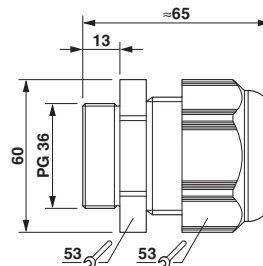

Technical data

Dimensions

Length	65 mm
Wrench size, union nut	53 mm
Wrench size, support	53 mm
Hexagon angular dimension	60 mm
Length of the connecting thread	13 mm
Feed-through hole diameter	47.1 mm ... 47.4 mm
External cable diameter	22 mm ... 32 mm
	22 mm ... 32 mm (for UL 514 B)

Ambient conditions

Degree of protection	IP68 (5 bar / 0.5 h)
Ambient temperature (operation)	-20 °C ... 100 °C (static)

General

Cable gland - G-INS-PG36-M68N-PNES-LG - 1424492

Technical data

General

No. of conductors	1
Cable gland material	PA
Cable seal material	Neoprene
Shielded	No
Thread type on connection side	Pg36
Torque	11 Nm (Union nut)
	11 Nm (Support)
	20 Nm (for UL514 B: union nut / support)
Flammability rating according to UL 94	V2
	V2 (Housing)
Color	lightgrey RAL 7035
Assembly instructions	1) Mount screw connection support in the housing using the correct torque 2) Insert cable 3) Tighten union nut using the correct torque
Manufacturer	BIMED
Manufacturer Designation	BS-18

Standards and Regulations

Flammability rating according to UL 94	V2
--	----

Drawings

Dimensional drawing

Dimensional drawing

Classifications

eCl@ss

eCl@ss 5.1	27149109
eCl@ss 6.0	27149109
eCl@ss 7.0	27149109