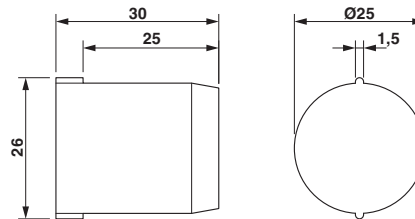

Closing cap - SEALING PLUG 25X30 RD - 1421863

Drawings

Dimensional drawing

Dimensional drawing

Phoenix Contact 2017 © - all rights reserved
<http://www.phoenixcontact.com>