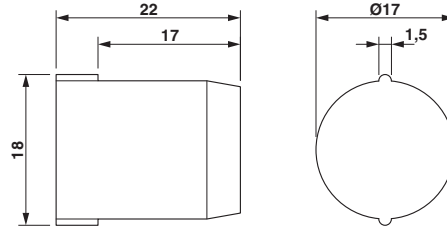

Closing cap, PA, Color: red

Key Commercial Data

Packing unit	1
GTIN	 4 055626 287614
GTIN	4055626287614
Custom tariff number	39269097

Technical data

Dimensions

Length	17 mm
Diameter	17 mm

Ambient conditions

Ambient temperature (operation)	-60 °C ... 100 °C
---------------------------------	-------------------

General

Material	PA
Color	red
Connection	The head of the sealing plug must still be visible after mounting in the screw connection (see "after mounting" photo).

Drawings

Closing cap - SEALING PLUG 17X17 RD - 1421861

Dimensional drawing

Dimensional drawing

Classifications

eCl@ss

eCl@ss 5.1	27149110
eCl@ss 8.0	27149110
eCl@ss 9.0	27144433