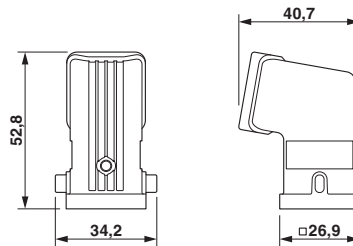

Sleeve housing D7, for single locking latch, Material: Die-cast aluminum, salt water resistant, Cable outlets: 1, lateral, Height: 48 mm, Cable gland: none, Gland: Yes, 1x M20, Standard

Key Commercial Data

Packing unit	1 STK
Custom tariff number	85389099
Country of origin	China

Technical data

Dimensions

Height	48 mm
Width	28 mm
Length	26.5 mm

Ambient conditions

Degree of protection of housing (IP)	IP54
	IP65 (with sealing screw)
Ambient temperature (operation)	-40 °C ... 125 °C

General

Note	for contact inserts HC-A03, A04, D07, D08, Q02, Q03, Q04, Q05, Q07, Q12
Size	D7
Housing type	Sleeve housing
Locking type	for single locking latch
No. of cable outlets	1
Cable exit	lateral

Housing - HC-STA-D07-HHFS-1SM20-EL-AL - 1419235

Technical data

General

Screw connection	none
Type of the screw connection	1x M20
Housing material	Die-cast aluminum, salt water resistant
Housing surface material	Uncoated

Drawings

Dimensional drawing

Classifications