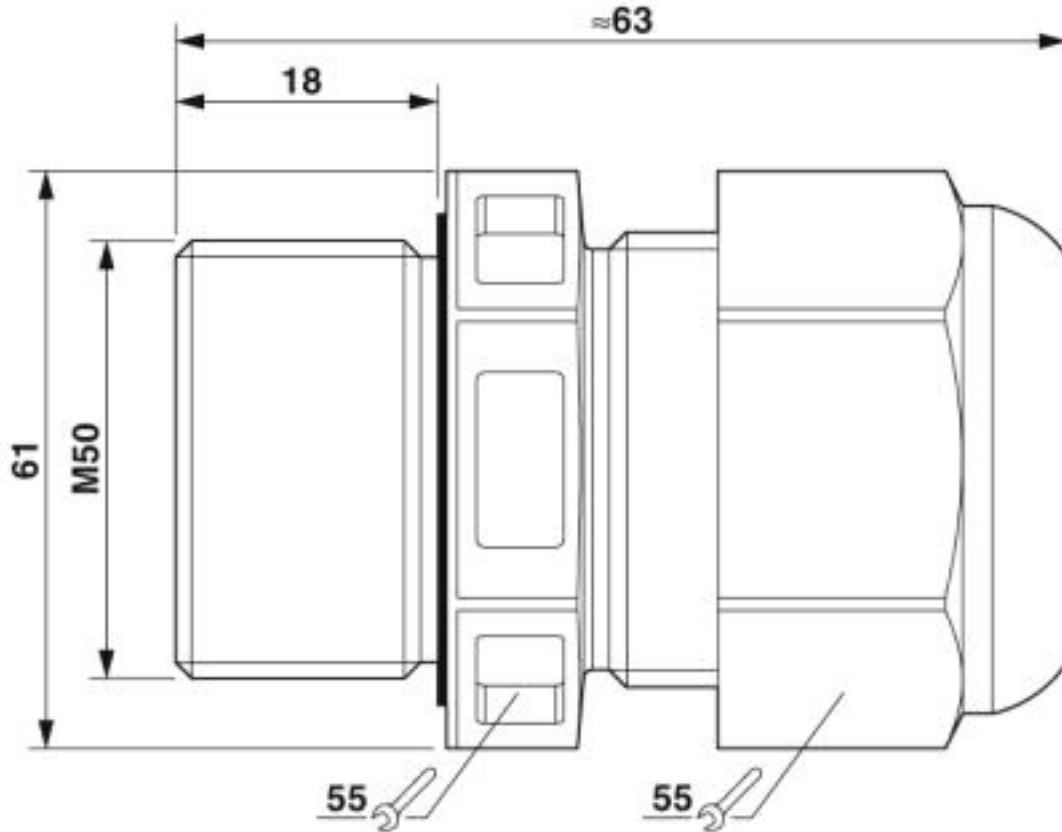

Technical data

Dimensions

Length	63 mm
Thread pitch	1.5 mm
Wrench size, union nut	55 mm
Wrench size, support	55 mm
Hexagon angular dimension	61 mm

Cable gland - G-ESIS-M50-L68L-PEPDS-BK - 1415112

Technical data

Dimensions

Length of the connecting thread	18 mm
External cable diameter	23 mm ... 35 mm
Cable types that can be used	for unarmored cables
Hole diameter	50.1 mm ... 50.3 mm

Ambient conditions

Degree of protection (IP)	IP66
	IP68 (5 bar / 0.5 h)
Ambient temperature (operation)	-40 °C ... 75 °C (static)

Drawings

Cable gland - G-ESIS-M50-L68L-PEPDS-BK - 1415112

Dimensional drawing

Dimensional drawing

Classifications

eCl@ss

eCl@ss 4.0	27141200
eCl@ss 4.1	27141200
eCl@ss 5.0	27149100
eCl@ss 5.1	27149100
eCl@ss 6.0	27149100
eCl@ss 7.0	27149109
eCl@ss 8.0	27149109
eCl@ss 9.0	27144432