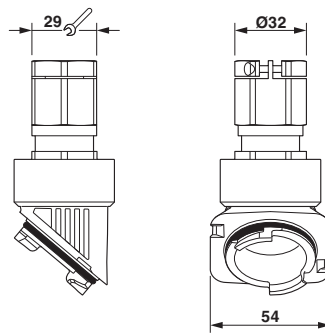

Technical data

Dimensions

Wrench size, union nut	29 mm
Wrench size, support	29 mm
External cable diameter	9 mm ... 17 mm

Ambient conditions

Degree of protection	IP66
	IP67
Ambient temperature (operation)	-40 °C ... 100 °C

General

Type of the screw connection	M25
No. of conductors	1
Cable gland material	Nickel-plated brass

Cable gland - HC-B-GTRS-M25-ER-AL - 1414657

Technical data

General

Material, pressure screw	Nickel-plated brass
Shielded	No
Thread type on connection side	Bayonet B metal

Drawings

Dimensional drawing

Dimensional drawing

Classifications

eCl@ss

eCl@ss 5.1	27143424
eCl@ss 6.0	27261207
eCl@ss 8.0	27149109
eCl@ss 9.0	27144432

ETIM

ETIM 5.0	EC000441
ETIM 6.0	EC000441