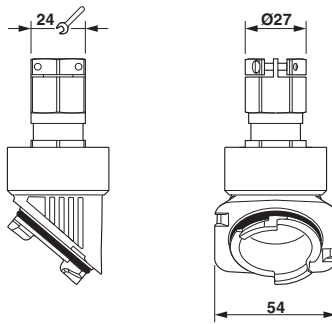

Set consisting of: EVO metal adapter 1414256 and metal screw connection with terminal block 1415192, M20

Key Commercial Data

Packing unit	1 STK
GTIN	 4 055626 031071
GTIN	4055626031071
Weight per Piece (excluding packing)	180.000 g
Custom tariff number	85389099
Country of origin	Germany

Technical data

Dimensions

Wrench size, union nut	24 mm
Wrench size, support	24 mm
External cable diameter	6 mm ... 13 mm

Ambient conditions

Degree of protection	IP66
	IP67
Ambient temperature (operation)	-40 °C ... 100 °C

General

Type of the screw connection	M20
No. of conductors	1

Cable gland - HC-B-GTRS-M20-ER-AL - 1414656

Technical data

General

Cable gland material	Nickel-plated brass
Material, pressure screw	Nickel-plated brass
Shielded	No
Thread type on connection side	Bayonet B metal

Drawings

Dimensional drawing

Dimensional drawing

Approvals

Approvals

Approvals

EAC

Ex Approvals