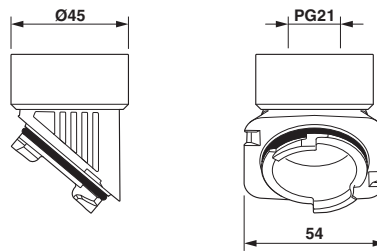

#### Dimensions

Length of internal thread	13 mm
---------------------------	-------

## Drawings

Dimensional drawing

Dimensional drawing