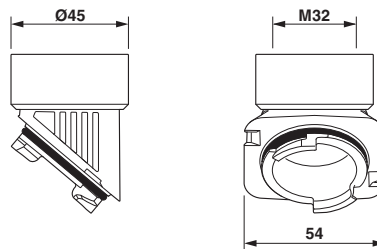

Adapter - HC-B-TA-M32-ER-AL - 1414258

Technical data

General

Thread type on seal side	M32
Torque	18 Nm (Tightening torque of screw connection to be screwed in)

Drawings

Dimensional drawing

Dimensional drawing

Classifications

eCl@ss

eCl@ss 5.1	27143424
eCl@ss 6.0	27261207
eCl@ss 8.0	27440209
eCl@ss 9.0	27440209

ETIM

ETIM 5.0	EC002635
ETIM 6.0	EC002635

UNSPSC

UNSPSC 13.2	39121408

Approvals

Approvals

Approvals

EAC / UL Recognized / cUL Recognized / cULus Recognized