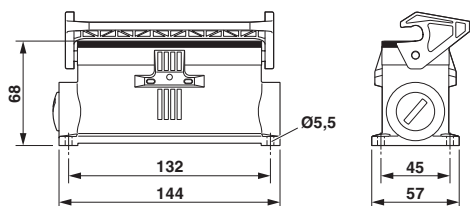

Housing - HC-STA-B24-SLWS-2SSP21-ELC-AL - 1412879

Technical data

Ambient conditions

	12 (UL 50e)
Ambient temperature (operation)	-40 °C ... 125 °C

General

Note	for contact inserts HC-B24, BB46, D64, DD108, HV10/16, M
Size	B24
Housing type	Box mounting bases
Color	gray aluminum
Locking type	with single locking latch
No. of cable outlets	2
Cable outlet	lateral
Screw connection	none
Type of the screw connection	2x Pg21
Housing material	Die-cast aluminum, salt water resistant
Housing surface material	uncoated
Seal material	NBR, conductive
Material lock	PA
Flammability rating according to UL 94	V0 (Interlock)
Assembly instructions	One opening is sealed with a plastic filler plug and can be opened using a screwdriver.

Environmental Product Compliance

China RoHS	Environmentally friendly use period: unlimited = EFUP-e
	No hazardous substances above threshold values

Drawings

Dimensional drawing

Dimensional drawing