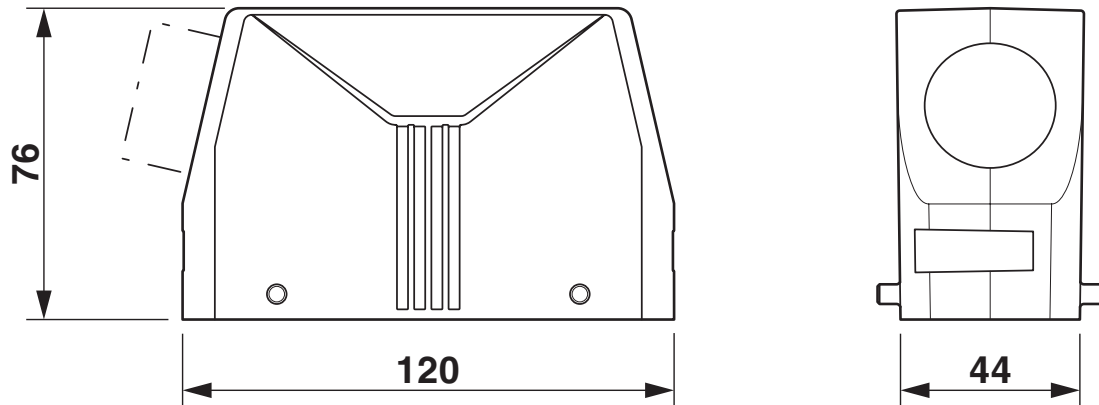

### Dimensions

Dimensional drawing	
Width	44 mm
Height	76 mm
Length	120 mm

## Drawings

Dimensional drawing

Dimensional drawing

1412751

<https://www.phoenixcontact.com/au/products/1412751>