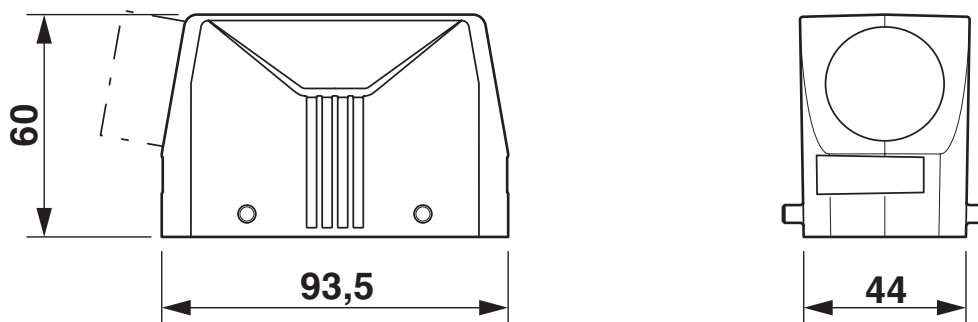

Housing - HC-STA-B16-HLFD-1STM32-EL-AL

1412718

<https://www.phoenixcontact.com/gb/products/1412718>

Drawings

Dimensional drawing

Dimensional drawing