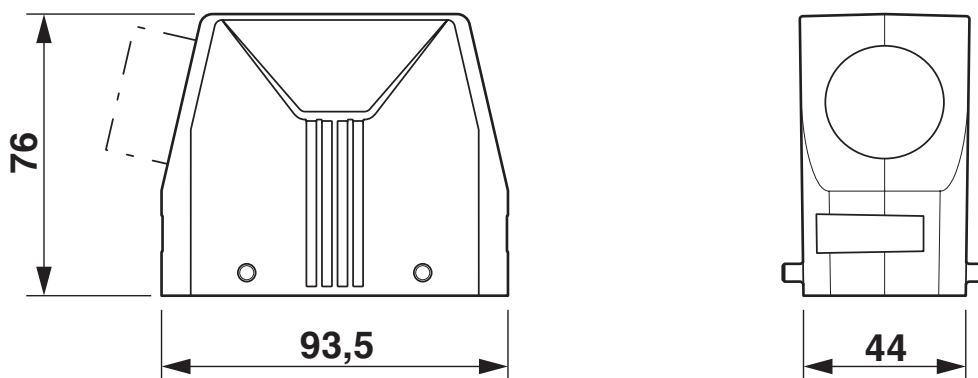

### Dimensions

Dimensional drawing	
Width	44 mm
Height	76 mm
Length	93.5 mm

### Mechanical data

Type of the screw connection	1x M40
Locking type	Pin

## Drawings

Dimensional drawing

Dimensional drawing

1412650

<https://www.phoenixcontact.com/gb/products/1412650>