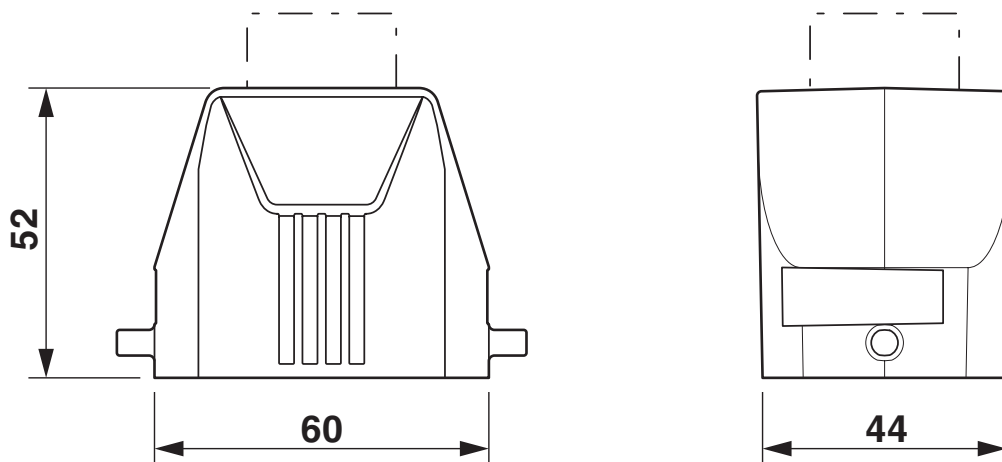

Housing - HC-STA-B06-HLFS-1TTM25-EL-AL

1412575

<https://www.phoenixcontact.com/gb/products/1412575>

Drawings

Dimensional drawing

Dimensional drawing