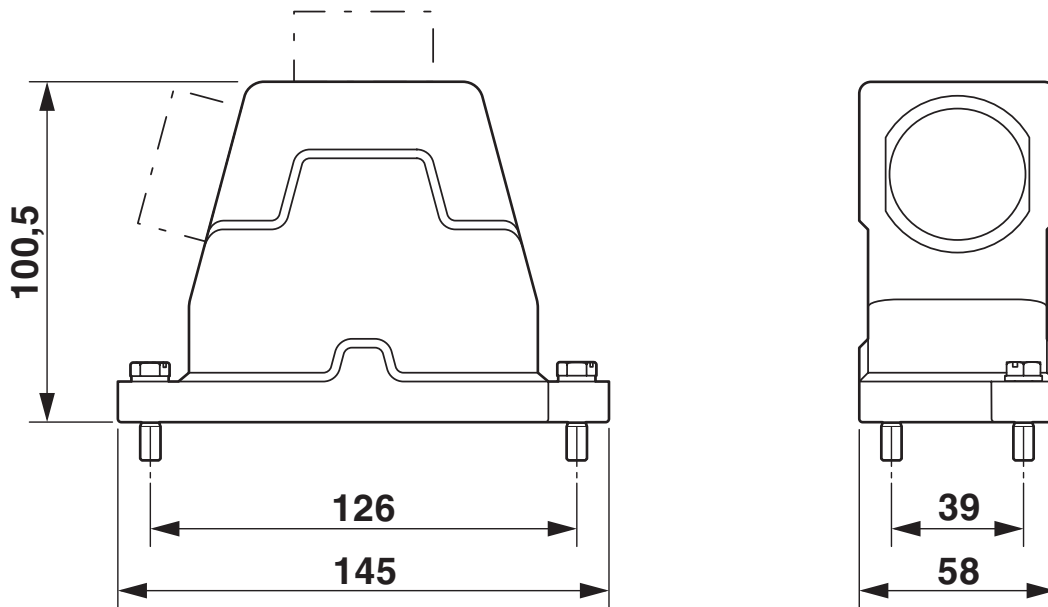

Dimensions

Dimensional drawing	
Width	58 mm
Height	100.5 mm
Length	145 mm

Material specifications

Color	black
Housing surface material	Powder-coated, black
Material of locking screw	Stainless steel
Impact strength	IK09
Housing material	die-cast aluminum

Housing - HC-HPR-B10-HHWH-1STM25-EM-BK

1411881

<https://www.phoenixcontact.com/gb/products/1411881>

Drawings

Dimensional drawing

Dimensional drawing

1411881

<https://www.phoenixcontact.com/gb/products/1411881>