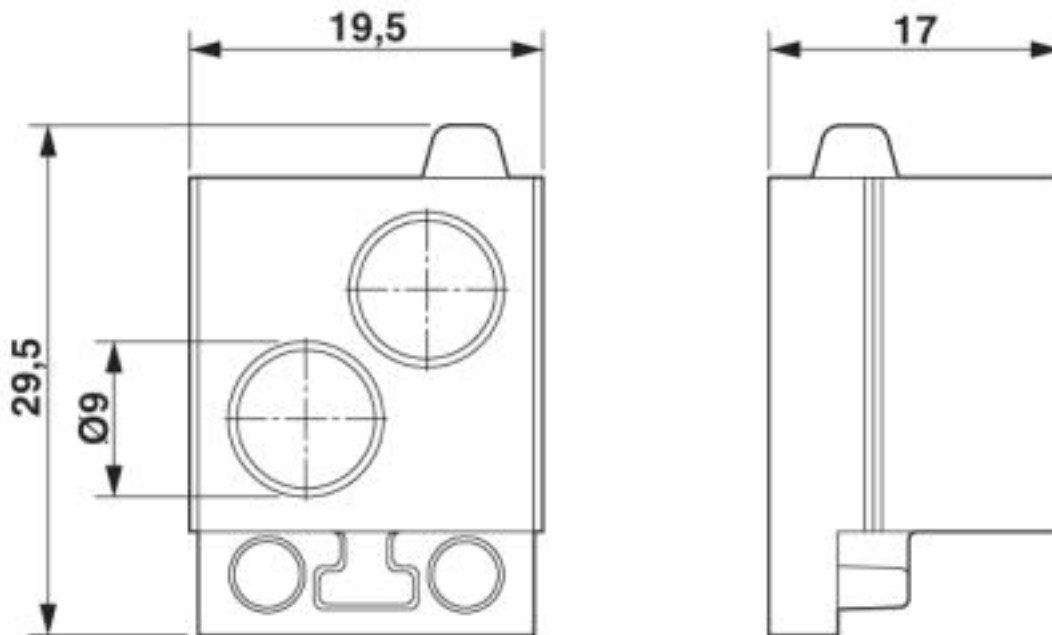

Cable sleeve, no. of conductors: 2, length: 29.5 mm, width: 19.5 mm, height: 17 mm, external cable diameter: 2x 8.4 mm ... 8.7 mm , color: gray

Product Description

Slotted cable sleeve

Key Commercial Data

Dimensions

External cable diameter	2x 8.4 mm ... 8.7 mm
Length	29.5 mm
Width	19.5 mm
Height	17 mm

Ambient conditions

Degree of protection	IP54
Ambient temperature (operation)	-40 °C ... 80 °C (static)

Cable sleeve - CES-STPG-GY-2X9 - 1410440

Environmental Product Compliance

China RoHS	Environmentally friendly use period: unlimited = EFUP-e
	No hazardous substances above threshold values

Drawings

Dimensional drawing

Dimensional drawing

Cable sleeve - CES-STPG-GY-2X9 - 1410440