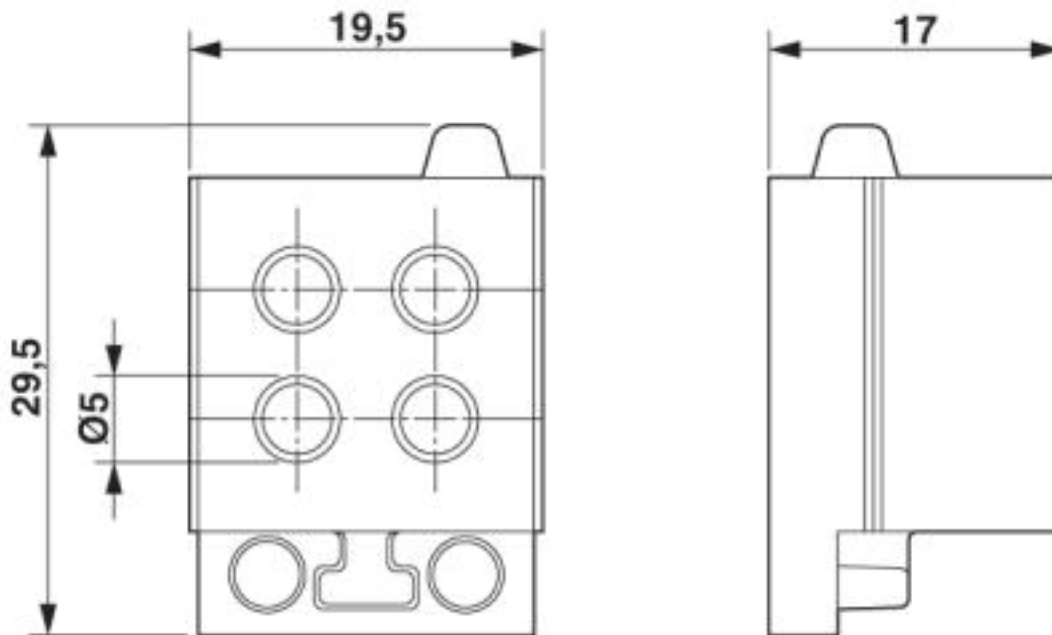

Cable sleeve, no. of conductors: 4, length: 29.5 mm, width: 19.5 mm, height: 17 mm, external cable diameter: 4x 4.4 mm ... 4.7 mm , color: gray

Product Description

Slotted cable sleeve

Key Commercial Data

Dimensions

External cable diameter	4x 4.4 mm ... 4.7 mm
Length	29.5 mm
Width	19.5 mm
Height	17 mm

Ambient conditions

Degree of protection	IP54
Ambient temperature (operation)	-40 °C ... 80 °C (static)

Cable sleeve - CES-STPG-GY-4X5 - 1410136

Environmental Product Compliance

China RoHS	Environmentally friendly use period: unlimited = EFUP-e
	No hazardous substances above threshold values

Drawings

Dimensional drawing

Dimensional drawing

Cable sleeve - CES-STPG-GY-4X5 - 1410136