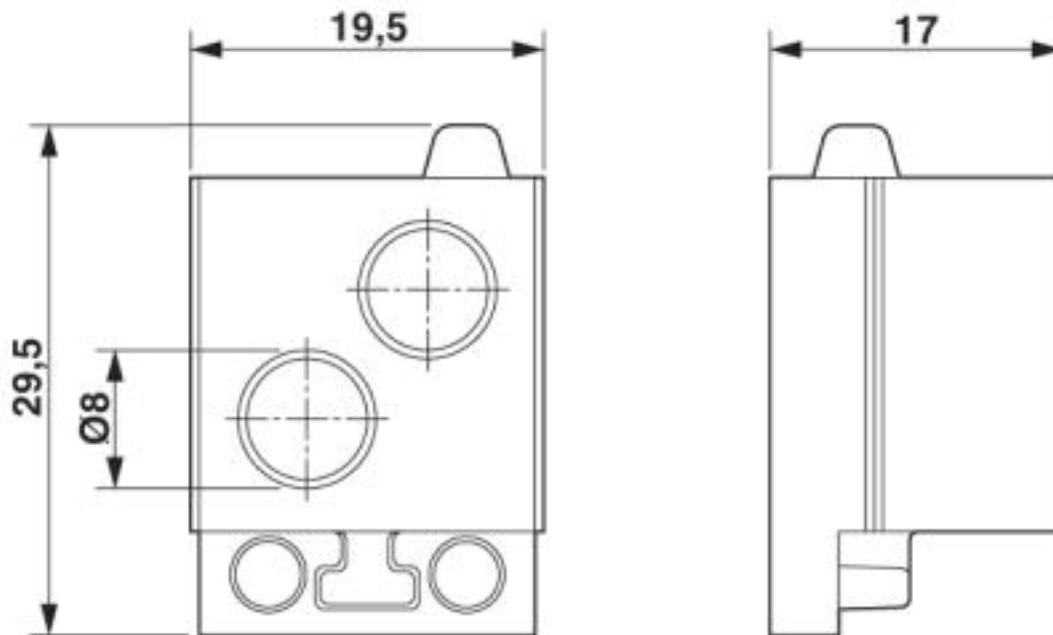

Cable sleeve, no. of conductors: 2, length: 29.5 mm, width: 19.5 mm, height: 17 mm, external cable diameter: 2x 7.4 mm ... 7.7 mm , color: gray

Product Description

Slotted cable sleeve

Key Commercial Data

Dimensions

External cable diameter	2x 7.4 mm ... 7.7 mm
Length	29.5 mm
Width	19.5 mm
Height	17 mm

Ambient conditions

Degree of protection	IP54
Ambient temperature (operation)	-40 °C ... 80 °C (static)

Cable sleeve - CES-STPG-GY-2X8 - 1410123

Environmental Product Compliance

China RoHS	Environmentally friendly use period: unlimited = EFUP-e
	No hazardous substances above threshold values

Drawings

Dimensional drawing

Dimensional drawing

Cable sleeve - CES-STPG-GY-2X8 - 1410123