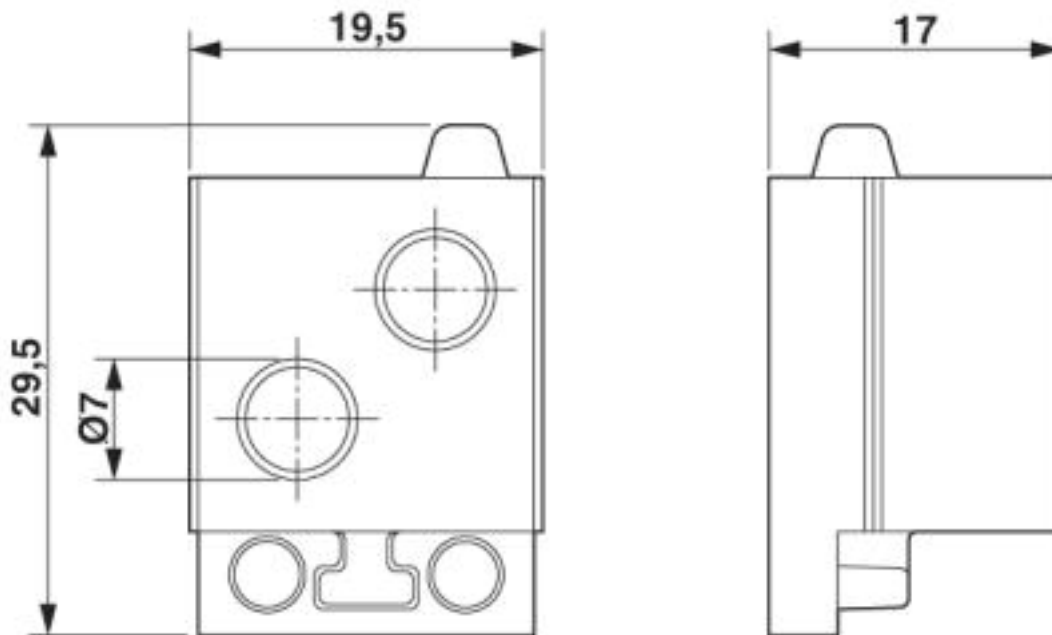

Cable sleeve, no. of conductors: 2, length: 29.5 mm, width: 19.5 mm, height: 17 mm, external cable diameter: 2x 6.4 mm ... 6.7 mm , color: gray

Product Description

Slotted cable sleeve

Key Commercial Data

Dimensions

External cable diameter	2x 6.4 mm ... 6.7 mm
Length	29.5 mm
Width	19.5 mm
Height	17 mm

Ambient conditions

Degree of protection	IP54
Ambient temperature (operation)	-40 °C ... 80 °C (static)

Cable sleeve - CES-STPG-GY-2X7 - 1410110

Environmental Product Compliance

China RoHS	Environmentally friendly use period: unlimited = EFUP-e
	No hazardous substances above threshold values

Drawings

Dimensional drawing

Dimensional drawing

Cable sleeve - CES-STPG-GY-2X7 - 1410110