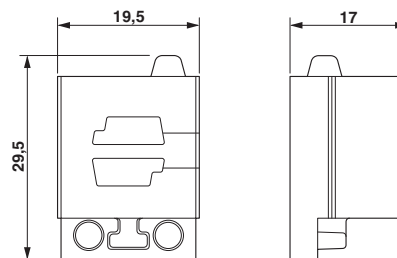

#### Dimensions

Conductor sealing range	AS-i cable
Length	29.5 mm
Width	19.5 mm
Height	17 mm

## Drawings

Dimensional drawing

Dimensional drawing