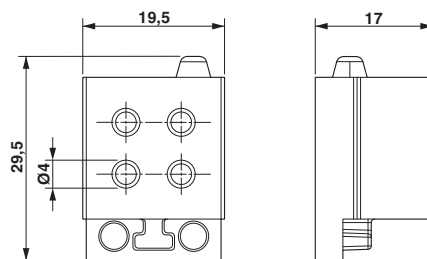

#### Dimensions

External cable diameter	4x 3 mm ... 4 mm
Length	29.5 mm
Width	19.5 mm
Height	17 mm

## Drawings

Dimensional drawing

Dimensional drawing

---