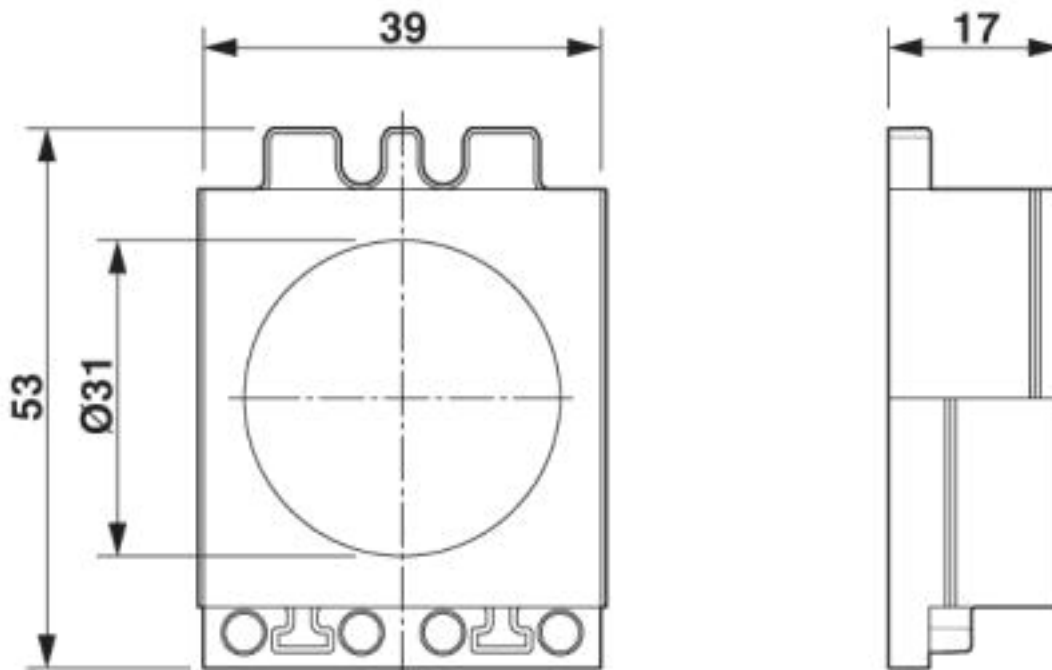

Technical data

Dimensions

External cable diameter	1x 30 mm ... 31 mm
Length	53 mm
Width	39 mm
Height	17 mm

Ambient conditions

Degree of protection	IP54
Ambient temperature (operation)	-40 °C ... 80 °C (static)

Cable sleeve - CES-LTPG-GY-31 - 0801705

Technical data

General

No. of conductors	1
Material	SEBS
	SEBS (halogen-free)
Flammability rating according to UL 94	V0
Color	gray

Standards and Regulations

Connection in acc. with standard	CUL
Flammability rating according to UL 94	V0

Environmental Product Compliance

China RoHS	Environmentally friendly use period: unlimited = EFUP-e
	No hazardous substances above threshold values

Drawings

Dimensional drawing

Dimensional drawing

Cable sleeve - CES-LTPG-GY-31 - 0801705