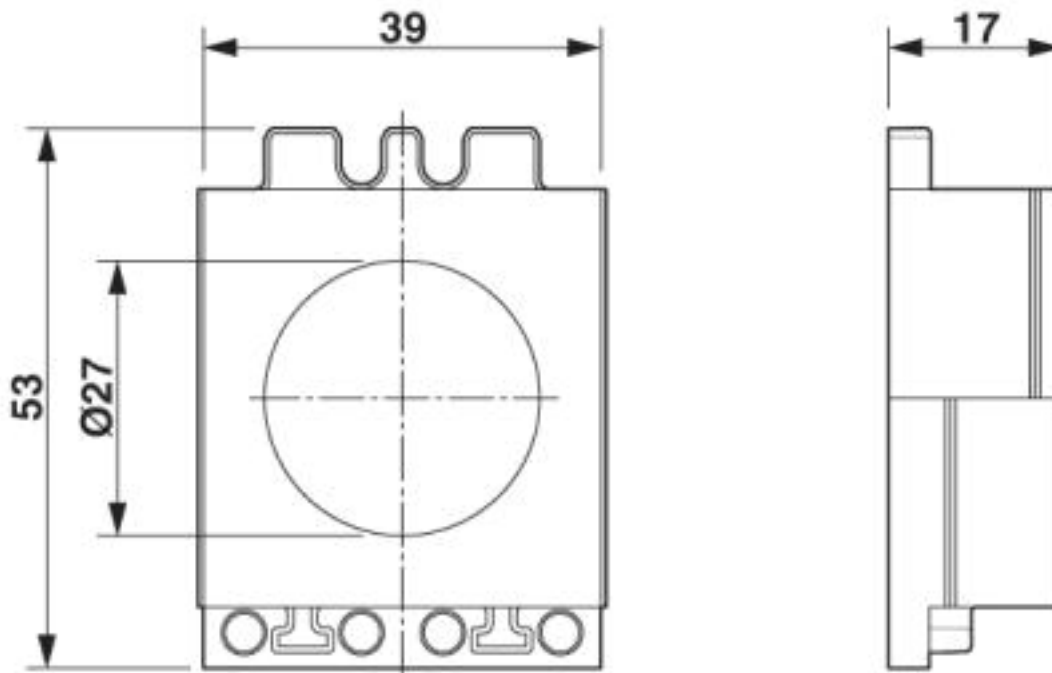

Technical data

Dimensions

External cable diameter	1x 26 mm ... 27 mm
Length	53 mm
Width	39 mm
Height	17 mm

Ambient conditions

Degree of protection	IP54
Ambient temperature (operation)	-40 °C ... 80 °C (static)

Cable sleeve - CES-LTPG-GY-27 - 0801700

Technical data

General

No. of conductors	1
Material	SEBS
	SEBS (halogen-free)
Flammability rating according to UL 94	V0
Color	gray

Standards and Regulations

Connection in acc. with standard	CUL
Flammability rating according to UL 94	V0

Environmental Product Compliance

China RoHS	Environmentally friendly use period: unlimited = EFUP-e
	No hazardous substances above threshold values

Drawings

Dimensional drawing

Dimensional drawing

Cable sleeve - CES-LTPG-GY-27 - 0801700