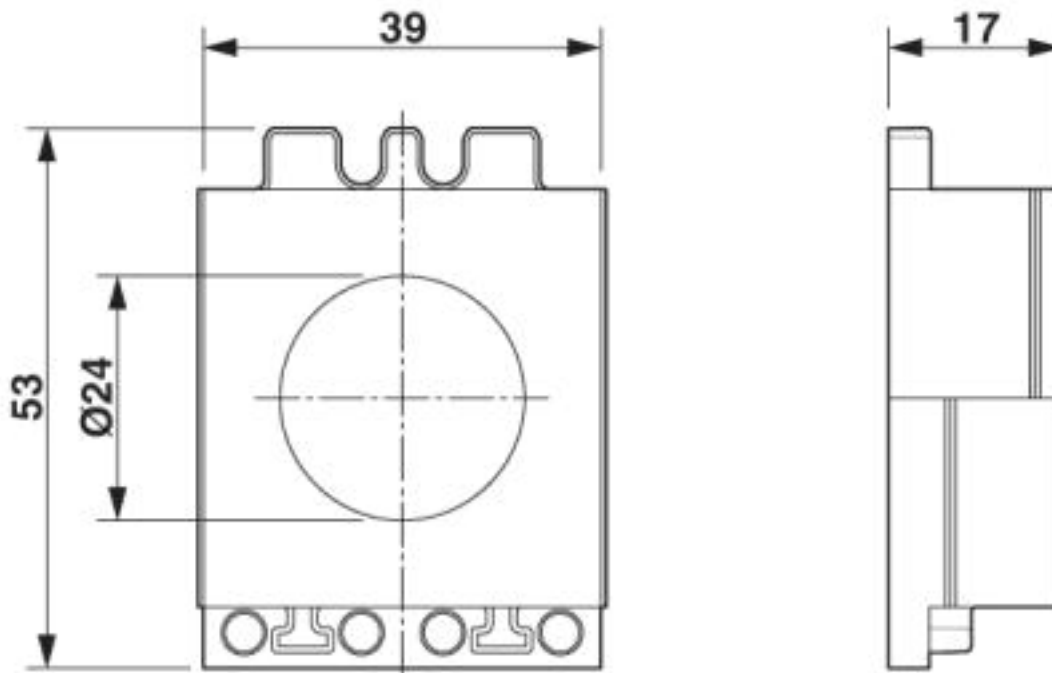

#### Dimensions

External cable diameter	1x 23 mm ... 24 mm
Length	53 mm
Width	39 mm
Height	17 mm

## Drawings

Dimensional drawing

Dimensional drawing