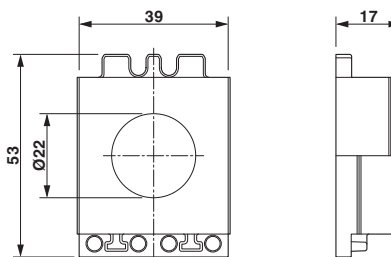

Cable sleeve - CES-LTPG-GY-22 - 0801695

Technical data

General

No. of conductors	1
Material	SEBS
	SEBS (halogen-free)
Flammability rating according to UL 94	V0
Color	gray

Standards and Regulations

Connection in acc. with standard	CUL
Flammability rating according to UL 94	V0

Environmental Product Compliance

China RoHS	Environmentally friendly use period: unlimited = EFUP-e
	No hazardous substances above threshold values

Drawings

Dimensional drawing

Dimensional drawing

Classifications

eCl@ss

eCl@ss 10.0.1	27144425
eCl@ss 4.0	27081002
eCl@ss 4.1	27081002
eCl@ss 5.0	27081002
eCl@ss 5.1	27081000
eCl@ss 6.0	27081000
eCl@ss 7.0	27069220
eCl@ss 8.0	27069220
eCl@ss 9.0	27144425