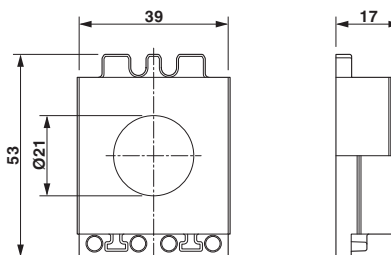

Cable sleeve - CES-LTPG-GY-21 - 0801693

Technical data

General

No. of conductors	1
Material	SEBS
	SEBS (halogen-free)
Flammability rating according to UL 94	V0
Color	gray

Standards and Regulations

Connection in acc. with standard	CUL
Flammability rating according to UL 94	V0

Environmental Product Compliance

China RoHS	Environmentally friendly use period: unlimited = EFUP-e
	No hazardous substances above threshold values

Drawings

Dimensional drawing

Dimensional drawing

Classifications

eCl@ss

eCl@ss 10.0.1	27144425
eCl@ss 4.0	27081002
eCl@ss 4.1	27081002
eCl@ss 5.0	27081002
eCl@ss 5.1	27081000
eCl@ss 6.0	27081000
eCl@ss 7.0	27069220
eCl@ss 8.0	27069220
eCl@ss 9.0	27144425