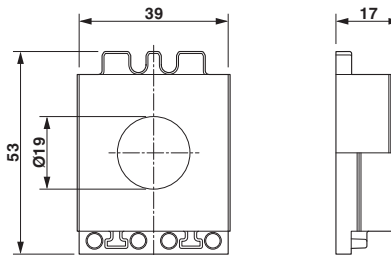

Key Commercial Data

Packing unit	1 pc
Minimum order quantity	10 pc
Weight per Piece (excluding packing)	30.0 g
Custom tariff number	85472000
Country of origin	Poland

Technical data

Dimensions

External cable diameter	1x 18 mm ... 19 mm
Length	53 mm
Width	39 mm
Height	17 mm

Drawings

Dimensional drawing

Dimensional drawing