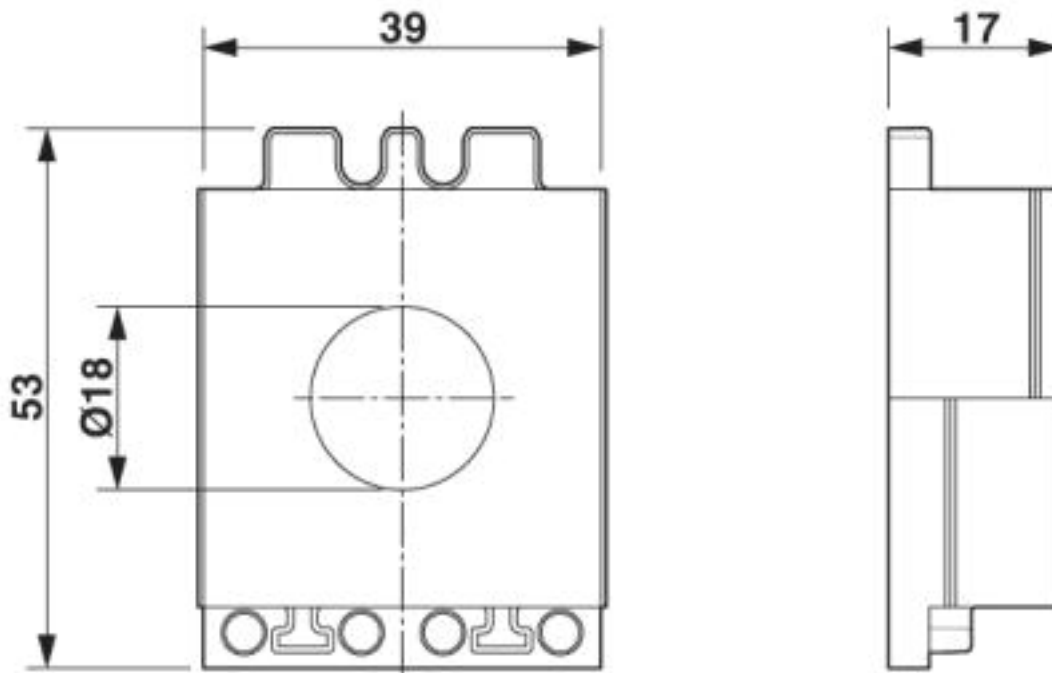

Technical data

Dimensions

External cable diameter	1x 17 mm ... 18 mm
Length	53 mm
Width	39 mm
Height	17 mm

Ambient conditions

Degree of protection	IP54
Ambient temperature (operation)	-40 °C ... 80 °C (static)

Cable sleeve - CES-LTPG-GY-18 - 0801690

Technical data

General

No. of conductors	1
Material	SEBS
	SEBS (halogen-free)
Flammability rating according to UL 94	V0
Color	gray

Standards and Regulations

Connection in acc. with standard	CUL
Flammability rating according to UL 94	V0

Environmental Product Compliance

China RoHS	Environmentally friendly use period: unlimited = EFUP-e
	No hazardous substances above threshold values

Drawings

Dimensional drawing

Dimensional drawing

Cable sleeve - CES-LTPG-GY-18 - 0801690