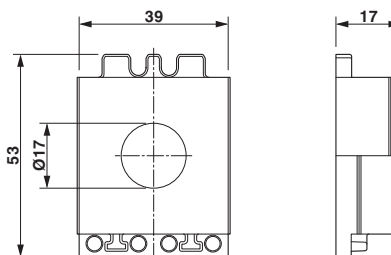

Cable sleeve - CES-LTPG-GY-17 - 0801689

Technical data

General

No. of conductors	1
Material	SEBS
	SEBS (halogen-free)
Flammability rating according to UL 94	V0
Color	gray

Standards and Regulations

Connection in acc. with standard	CUL
Flammability rating according to UL 94	V0

Environmental Product Compliance

China RoHS	Environmentally friendly use period: unlimited = EFUP-e
	No hazardous substances above threshold values

Drawings

Dimensional drawing

Dimensional drawing

Classifications

eCl@ss

eCl@ss 10.0.1	27144425
eCl@ss 4.0	27081002
eCl@ss 4.1	27081002
eCl@ss 5.0	27081002
eCl@ss 5.1	27081000
eCl@ss 6.0	27081000
eCl@ss 7.0	27069220
eCl@ss 8.0	27069220
eCl@ss 9.0	27144425